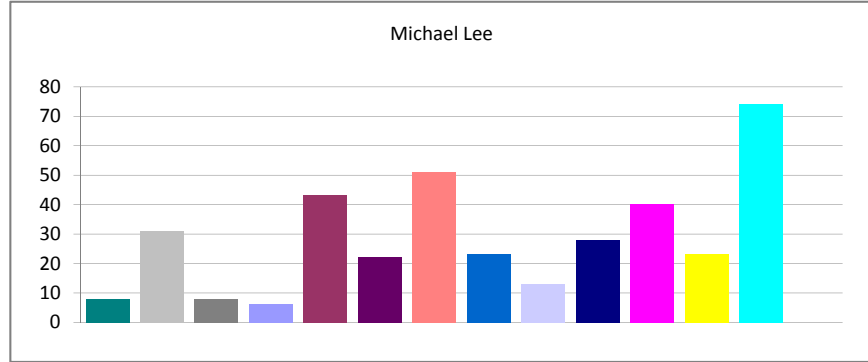

Michael Lee - (07/20/2010 06:29:12) All Reports - In The Last 90 Days - All Shifts - All Authors

Created	Total	Percent
Week 16 of 2010	8	2.16%
Week 17 of 2010	31	8.38%
Week 18 of 2010	8	2.16%
Week 19 of 2010	6	1.62%
Week 20 of 2010	43	11.62%
Week 21 of 2010	22	5.95%
Week 22 of 2010	51	13.78%
Week 23 of 2010	23	6.22%
Week 24 of 2010	13	3.51%
Week 25 of 2010	28	7.57%
Week 26 of 2010	40	10.81%
Week 27 of 2010	23	6.22%
Week 28 of 2010	74	20.00%
Week 29 of 2010	0	0.00%
Total:	370	100.00%