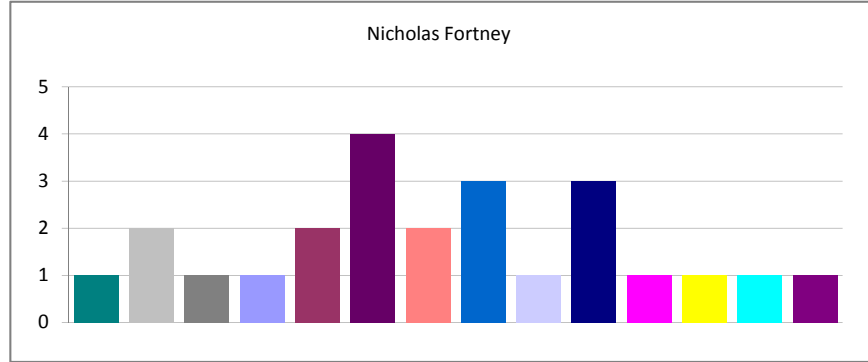

Nicholas Fortney - (07/20/2010 06:29:12) All Reports - In The Last 90 Days - All Shifts - All Authors

Created	Total	Percent
Week 16 of 2010	1	4.17%
Week 17 of 2010	2	8.33%
Week 18 of 2010	1	4.17%
Week 19 of 2010	1	4.17%
Week 20 of 2010	2	8.33%
Week 21 of 2010	4	16.67%
Week 22 of 2010	2	8.33%
Week 23 of 2010	3	12.50%
Week 24 of 2010	1	4.17%
Week 25 of 2010	3	12.50%
Week 26 of 2010	1	4.17%
Week 27 of 2010	1	4.17%
Week 28 of 2010	1	4.17%
Week 29 of 2010	1	4.17%
Total: 24		100.00%