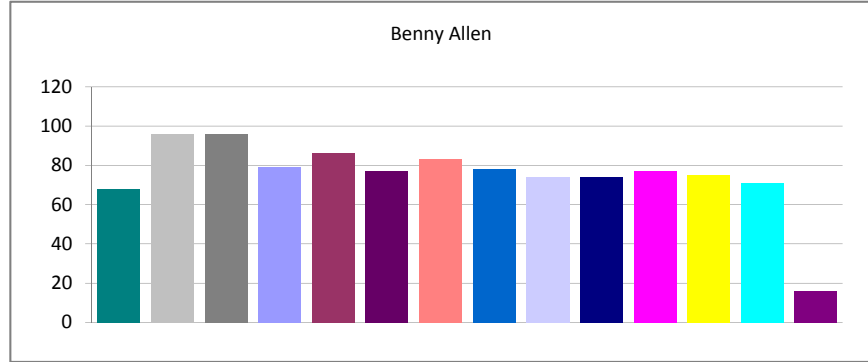

Benny Allen - (07/20/2010 06:29:12) All Reports - In The Last 90 Days - All Shifts - All Authors

Created	Total	Percent
Week 16 of 2010	68	6.48%
Week 17 of 2010	96	9.14%
Week 18 of 2010	96	9.14%
Week 19 of 2010	79	7.52%
Week 20 of 2010	86	8.19%
Week 21 of 2010	77	7.33%
Week 22 of 2010	83	7.90%
Week 23 of 2010	78	7.43%
Week 24 of 2010	74	7.05%
Week 25 of 2010	74	7.05%
Week 26 of 2010	77	7.33%
Week 27 of 2010	75	7.14%
Week 28 of 2010	71	6.76%
Week 29 of 2010	16	1.52%
Total:	1050	100.00%