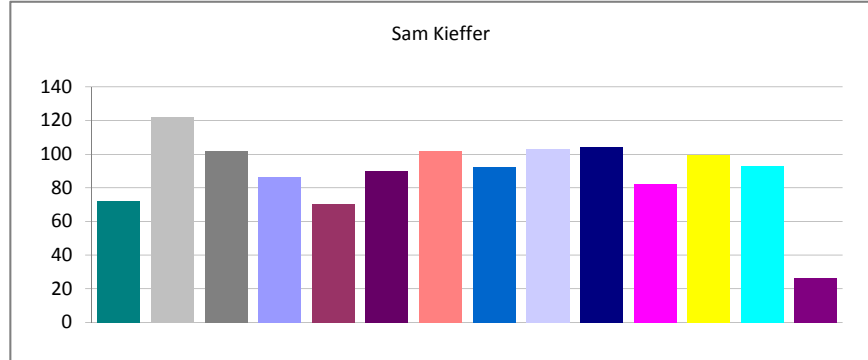

Report Author Volumes - (07/20/2010 06:29:12) All Reports - In The Last 90 Days - All Shifts - All Authors

Created	Total	Percent
Week 16 of 2010	651	5.71%
Week 17 of 2010	887	7.78%
Week 18 of 2010	896	7.86%
Week 19 of 2010	875	7.67%
Week 20 of 2010	876	7.68%
Week 21 of 2010	874	7.67%
Week 22 of 2010	897	7.87%
Week 23 of 2010	888	7.79%
Week 24 of 2010	863	7.57%
Week 25 of 2010	907	7.96%
Week 26 of 2010	906	7.95%
Week 27 of 2010	871	7.64%
Week 28 of 2010	862	7.56%
Week 29 of 2010	148	1.30%
Total:	11401	100.00%

Roger Cain - (07/20/2010 06:29:12) All Reports - In The Last 90 Days - All Shifts - All Authors

Created	Total	Percent
Week 16 of 2010	82	6.22%
Week 17 of 2010	160	12.14%
Week 18 of 2010	152	11.53%
Week 19 of 2010	161	12.22%
Week 20 of 2010	92	6.98%
Week 21 of 2010	84	6.37%
Week 22 of 2010	63	4.78%
Week 23 of 2010	86	6.53%
Week 24 of 2010	83	6.30%
Week 25 of 2010	116	8.80%
Week 26 of 2010	97	7.36%
Week 27 of 2010	63	4.78%
Week 28 of 2010	79	5.99%
Week 29 of 2010	0	0.00%
Total:	1318	100.00%

Sam Kieffer - (07/20/2010 06:29:12) All Reports - In The Last 90 Days - All Shifts - All Authors

Created	Total	Percent
Week 16 of 2010	72	5.79%
Week 17 of 2010	122	9.81%
Week 18 of 2010	102	8.21%
Week 19 of 2010	86	6.92%
Week 20 of 2010	70	5.63%
Week 21 of 2010	90	7.24%
Week 22 of 2010	102	8.21%
Week 23 of 2010	92	7.40%
Week 24 of 2010	103	8.29%
Week 25 of 2010	104	8.37%
Week 26 of 2010	82	6.60%
Week 27 of 2010	99	7.96%
Week 28 of 2010	93	7.48%
Week 29 of 2010	26	2.09%
Total:	1243	100.00%