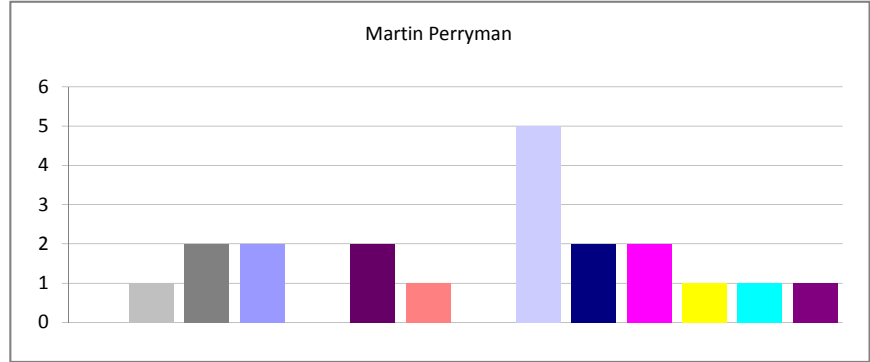

Martin Perryman - (07/20/2010 06:29:12) All Reports - In The Last 90 Days - All Shifts - All Authors

Created	Total	Percent
Week 16 of 2010	0	0.00%
Week 17 of 2010	1	5.00%
Week 18 of 2010	2	10.00%
Week 19 of 2010	2	10.00%
Week 20 of 2010	0	0.00%
Week 21 of 2010	2	10.00%
Week 22 of 2010	1	5.00%
Week 23 of 2010	0	0.00%
Week 24 of 2010	5	25.00%
Week 25 of 2010	2	10.00%
Week 26 of 2010	2	10.00%
Week 27 of 2010	1	5.00%
Week 28 of 2010	1	5.00%
Week 29 of 2010	1	5.00%
Total:	20	100.00%