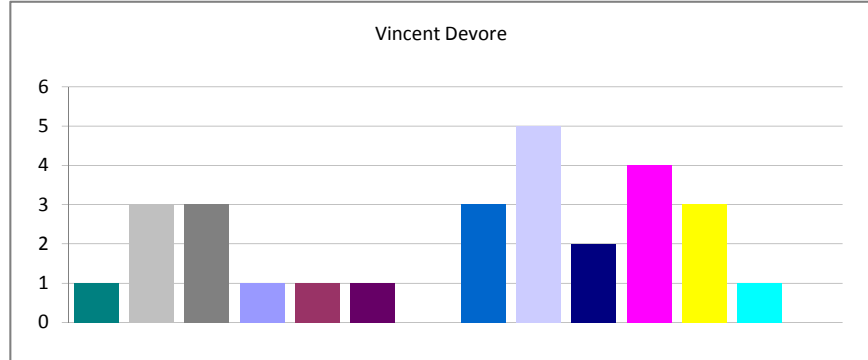

Vincent Devore - (07/20/2010 06:29:12) All Reports - In The Last 90 Days - All Shifts - All Authors

Created	Total	Percent
Week 16 of 2010	1	3.57%
Week 17 of 2010	3	10.71%
Week 18 of 2010	3	10.71%
Week 19 of 2010	1	3.57%
Week 20 of 2010	1	3.57%
Week 21 of 2010	1	3.57%
Week 22 of 2010	0	0.00%
Week 23 of 2010	3	10.71%
Week 24 of 2010	5	17.86%
Week 25 of 2010	2	7.14%
Week 26 of 2010	4	14.29%
Week 27 of 2010	3	10.71%
Week 28 of 2010	1	3.57%
Week 29 of 2010	0	0.00%
Total:	28	100.00%