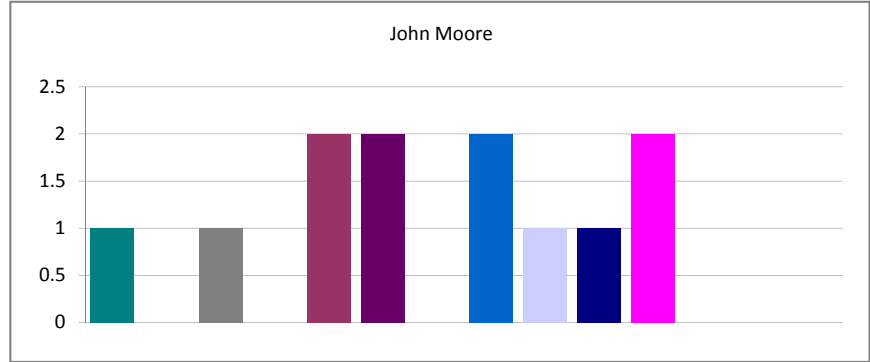

John Moore - (07/20/2010 06:29:12) All Reports - In The Last 90 Days - All Shifts - All Authors

Created	Total	Percent
Week 16 of 2010	1	8.33%
Week 17 of 2010	0	0.00%
Week 18 of 2010	1	8.33%
Week 19 of 2010	0	0.00%
Week 20 of 2010	2	16.67%
Week 21 of 2010	2	16.67%
Week 22 of 2010	0	0.00%
Week 23 of 2010	2	16.67%
Week 24 of 2010	1	8.33%
Week 25 of 2010	1	8.33%
Week 26 of 2010	2	16.67%
Week 27 of 2010	0	0.00%
Week 28 of 2010	0	0.00%
Week 29 of 2010	0	0.00%
Total:	12	100.00%