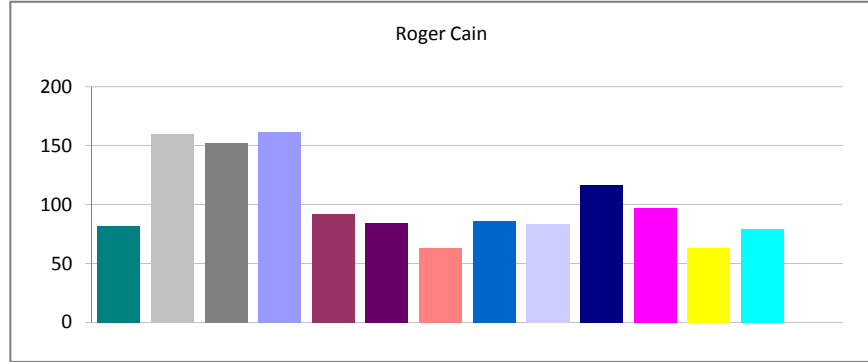

Report Author Volumes - (07/20/2010 06:29:12) All Reports - In The Last 90 Days - All Shifts - All Authors

Created	Total	Percent
Week 16 of 2010	651	5.71%
Week 17 of 2010	887	7.78%
Week 18 of 2010	896	7.86%
Week 19 of 2010	875	7.67%
Week 20 of 2010	876	7.68%
Week 21 of 2010	874	7.67%
Week 22 of 2010	897	7.87%
Week 23 of 2010	888	7.79%
Week 24 of 2010	863	7.57%
Week 25 of 2010	907	7.96%
Week 26 of 2010	906	7.95%
Week 27 of 2010	871	7.64%
Week 28 of 2010	862	7.56%
Week 29 of 2010	148	1.30%
Total:	11401	100.00%

Roger Cain - (07/20/2010 06:29:12) All Reports - In The Last 90 Days - All Shifts - All Authors

Created	Total	Percent
Week 16 of 2010	82	6.22%
Week 17 of 2010	160	12.14%
Week 18 of 2010	152	11.53%
Week 19 of 2010	161	12.22%
Week 20 of 2010	92	6.98%
Week 21 of 2010	84	6.37%
Week 22 of 2010	63	4.78%
Week 23 of 2010	86	6.53%
Week 24 of 2010	83	6.30%
Week 25 of 2010	116	8.80%
Week 26 of 2010	97	7.36%
Week 27 of 2010	63	4.78%
Week 28 of 2010	79	5.99%
Week 29 of 2010	0	0.00%
Total:	1318	100.00%

Sam Kieffer - (07/20/2010 06:29:12) All Reports - In The Last 90 Days - All Shifts - All Authors

Created	Total	Percent
Week 16 of 2010	72	5.79%
Week 17 of 2010	122	9.81%
Week 18 of 2010	102	8.21%
Week 19 of 2010	86	6.92%
Week 20 of 2010	70	5.63%
Week 21 of 2010	90	7.24%
Week 22 of 2010	102	8.21%
Week 23 of 2010	92	7.40%
Week 24 of 2010	103	8.29%
Week 25 of 2010	104	8.37%
Week 26 of 2010	82	6.60%
Week 27 of 2010	99	7.96%
Week 28 of 2010	93	7.48%
Week 29 of 2010	26	2.09%
Total:	1243	100.00%