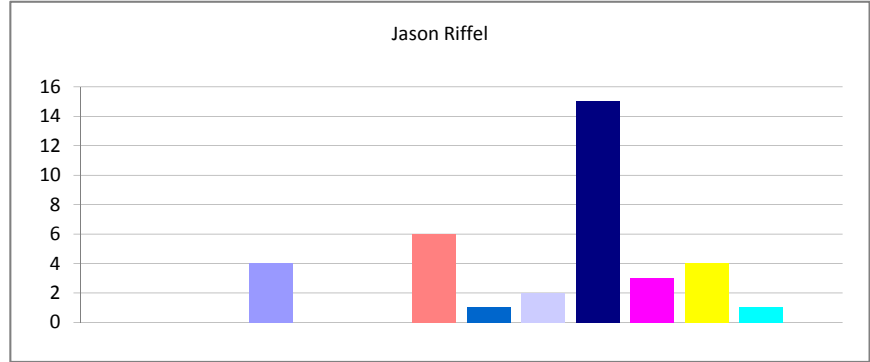

Jason Riffel - (07/20/2010 06:29:12) All Reports - In The Last 90 Days - All Shifts - All Authors

Created	Total	Percent
Week 16 of 2010	0	0.00%
Week 17 of 2010	0	0.00%
Week 18 of 2010	0	0.00%
Week 19 of 2010	4	11.11%
Week 20 of 2010	0	0.00%
Week 21 of 2010	0	0.00%
Week 22 of 2010	6	16.67%
Week 23 of 2010	1	2.78%
Week 24 of 2010	2	5.56%
Week 25 of 2010	15	41.67%
Week 26 of 2010	3	8.33%
Week 27 of 2010	4	11.11%
Week 28 of 2010	1	2.78%
Week 29 of 2010	0	0.00%
Total:	36	100.00%