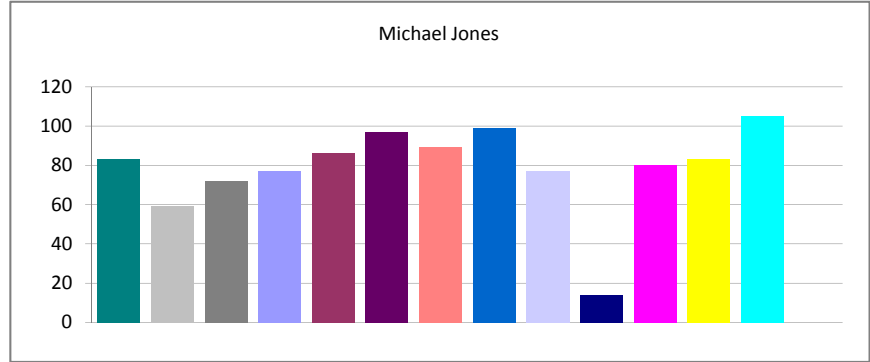

Michael Jones - (07/20/2010 06:29:12) All Reports - In The Last 90 Days - All Shifts - All Authors

Created	Total	Percent
Week 16 of 2010	83	8.13%
Week 17 of 2010	59	5.78%
Week 18 of 2010	72	7.05%
Week 19 of 2010	77	7.54%
Week 20 of 2010	86	8.42%
Week 21 of 2010	97	9.50%
Week 22 of 2010	89	8.72%
Week 23 of 2010	99	9.70%
Week 24 of 2010	77	7.54%
Week 25 of 2010	14	1.37%
Week 26 of 2010	80	7.84%
Week 27 of 2010	83	8.13%
Week 28 of 2010	105	10.28%
Week 29 of 2010	0	0.00%
Total:	1021	100.00%