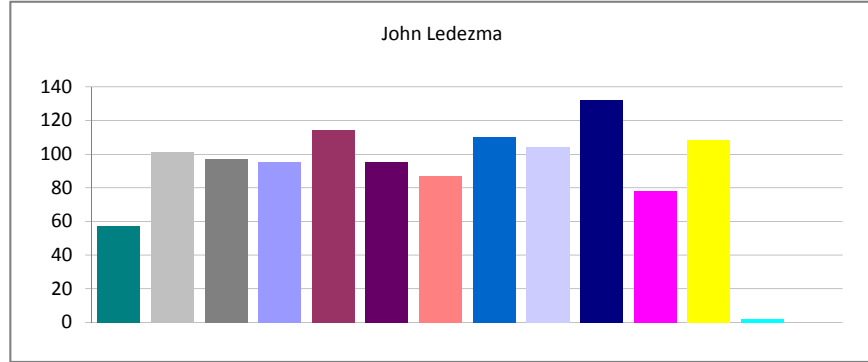

John Ledezma - (07/20/2010 06:29:12) All Reports - In The Last 90 Days - All Shifts - All Authors

Created	Total	Percent
Week 16 of 2010	57	4.83%
Week 17 of 2010	101	8.56%
Week 18 of 2010	97	8.22%
Week 19 of 2010	95	8.05%
Week 20 of 2010	114	9.66%
Week 21 of 2010	95	8.05%
Week 22 of 2010	87	7.37%
Week 23 of 2010	110	9.32%
Week 24 of 2010	104	8.81%
Week 25 of 2010	132	11.19%
Week 26 of 2010	78	6.61%
Week 27 of 2010	108	9.15%
Week 28 of 2010	2	0.17%
Week 29 of 2010	0	0.00%
Total:	1180	100.00%