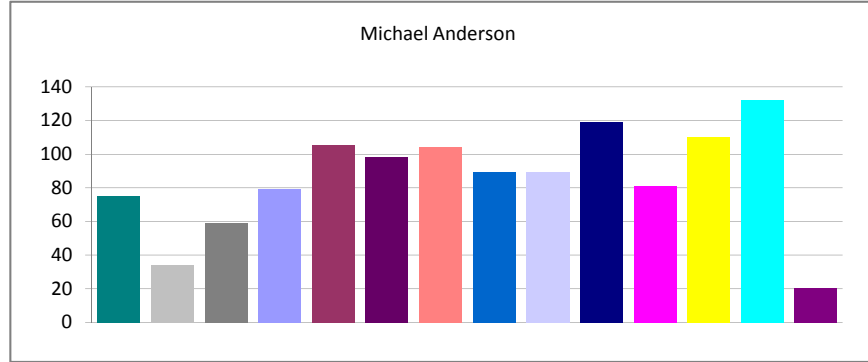

Michael Anderson - (07/20/2010 06:29:12) All Reports - In The Last 90 Days - All Shifts - All Authors

Created	Total	Percent
Week 16 of 2010	75	6.28%
Week 17 of 2010	34	2.85%
Week 18 of 2010	59	4.94%
Week 19 of 2010	79	6.62%
Week 20 of 2010	105	8.79%
Week 21 of 2010	98	8.21%
Week 22 of 2010	104	8.71%
Week 23 of 2010	89	7.45%
Week 24 of 2010	89	7.45%
Week 25 of 2010	119	9.97%
Week 26 of 2010	81	6.78%
Week 27 of 2010	110	9.21%
Week 28 of 2010	132	11.06%
Week 29 of 2010	20	1.68%
Total:	1194	100.00%