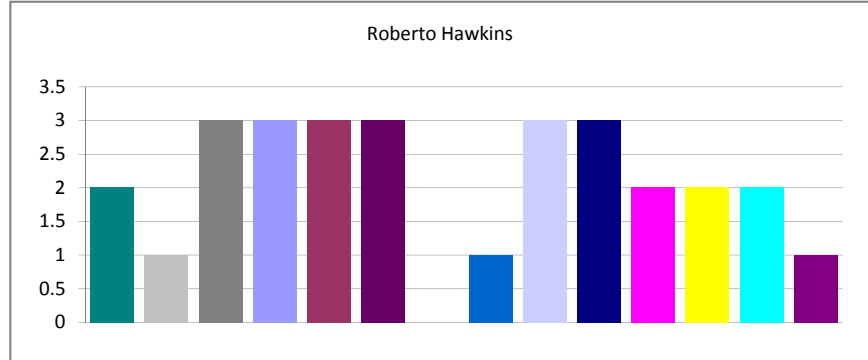

Roberto Hawkins - (07/20/2010 06:29:12) All Reports - In The Last 90 Days - All Shifts - All Authors

Created	Total	Percent
Week 16 of 2010	2	6.90%
Week 17 of 2010	1	3.45%
Week 18 of 2010	3	10.34%
Week 19 of 2010	3	10.34%
Week 20 of 2010	3	10.34%
Week 21 of 2010	3	10.34%
Week 22 of 2010	0	0.00%
Week 23 of 2010	1	3.45%
Week 24 of 2010	3	10.34%
Week 25 of 2010	3	10.34%
Week 26 of 2010	2	6.90%
Week 27 of 2010	2	6.90%
Week 28 of 2010	2	6.90%
Week 29 of 2010	1	3.45%
Total: 29		100.00%