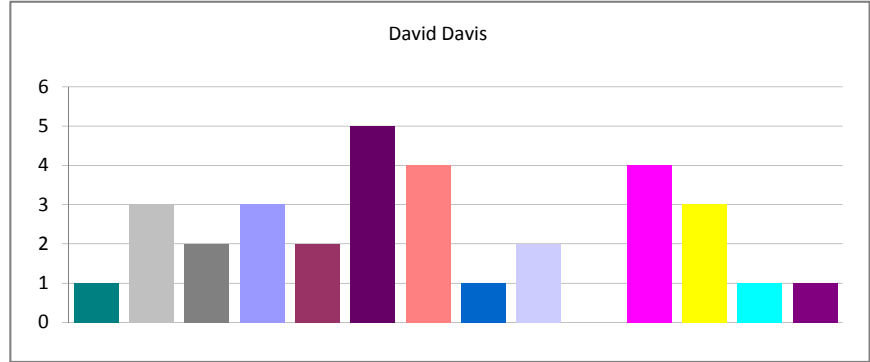

David Davis - (07/20/2010 06:29:12) All Reports - In The Last 90 Days - All Shifts - All Authors

Created	Total	Percent
Week 16 of 2010	1	3.13%
Week 17 of 2010	3	9.38%
Week 18 of 2010	2	6.25%
Week 19 of 2010	3	9.38%
Week 20 of 2010	2	6.25%
Week 21 of 2010	5	15.63%
Week 22 of 2010	4	12.50%
Week 23 of 2010	1	3.13%
Week 24 of 2010	2	6.25%
Week 25 of 2010	0	0.00%
Week 26 of 2010	4	12.50%
Week 27 of 2010	3	9.38%
Week 28 of 2010	1	3.13%
Week 29 of 2010	1	3.13%
Total:	32	100.00%