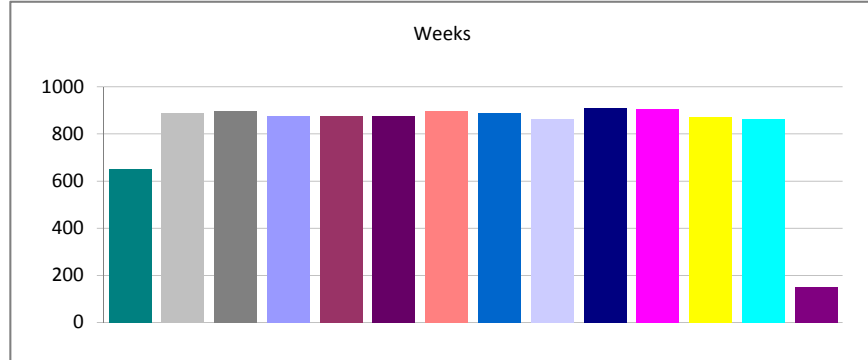

Report Author Volumes - (07/20/2010 06:29:12) All Reports - In The Last 90 Days - All Shifts - All Authors

Created	Total	Percent
Week 16 of 2010	651	5.71%
Week 17 of 2010	887	7.78%
Week 18 of 2010	896	7.86%
Week 19 of 2010	875	7.67%
Week 20 of 2010	876	7.68%
Week 21 of 2010	874	7.67%
Week 22 of 2010	897	7.87%
Week 23 of 2010	888	7.79%
Week 24 of 2010	863	7.57%
Week 25 of 2010	907	7.96%
Week 26 of 2010	906	7.95%
Week 27 of 2010	871	7.64%
Week 28 of 2010	862	7.56%
Week 29 of 2010	148	1.30%
Total:	11401	100.00%

Roger Cain - (07/20/2010 06:29:12) All Reports - In The Last 90 Days - All Shifts - All Authors

Created	Total	Percent
Week 16 of 2010	82	6.22%
Week 17 of 2010	160	12.14%
Week 18 of 2010	152	11.53%
Week 19 of 2010	161	12.22%
Week 20 of 2010	92	6.98%
Week 21 of 2010	84	6.37%
Week 22 of 2010	63	4.78%
Week 23 of 2010	86	6.53%
Week 24 of 2010	83	6.30%
Week 25 of 2010	116	8.80%
Week 26 of 2010	97	7.36%
Week 27 of 2010	63	4.78%
Week 28 of 2010	79	5.99%
Week 29 of 2010	0	0.00%
Total:	1318	100.00%

Sam Kieffer - (07/20/2010 06:29:12) All Reports - In The Last 90 Days - All Shifts - All Authors

Created	Total	Percent
Week 16 of 2010	72	5.79%
Week 17 of 2010	122	9.81%
Week 18 of 2010	102	8.21%
Week 19 of 2010	86	6.92%
Week 20 of 2010	70	5.63%
Week 21 of 2010	90	7.24%
Week 22 of 2010	102	8.21%
Week 23 of 2010	92	7.40%
Week 24 of 2010	103	8.29%
Week 25 of 2010	104	8.37%
Week 26 of 2010	82	6.60%
Week 27 of 2010	99	7.96%
Week 28 of 2010	93	7.48%
Week 29 of 2010	26	2.09%
Total:	1243	100.00%