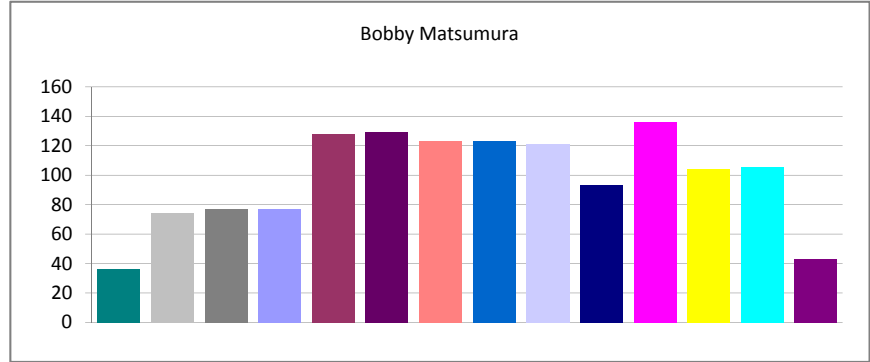

Bobby Matsumura - (07/20/2010 06:29:12) All Reports - In The Last 90 Days - All Shifts - All Authors

Created	Total	Percent
Week 16 of 2010	36	2.63%
Week 17 of 2010	74	5.41%
Week 18 of 2010	77	5.62%
Week 19 of 2010	77	5.62%
Week 20 of 2010	128	9.35%
Week 21 of 2010	129	9.42%
Week 22 of 2010	123	8.98%
Week 23 of 2010	123	8.98%
Week 24 of 2010	121	8.84%
Week 25 of 2010	93	6.79%
Week 26 of 2010	136	9.93%
Week 27 of 2010	104	7.60%
Week 28 of 2010	105	7.67%
Week 29 of 2010	43	3.14%
Total:	1369	100.00%