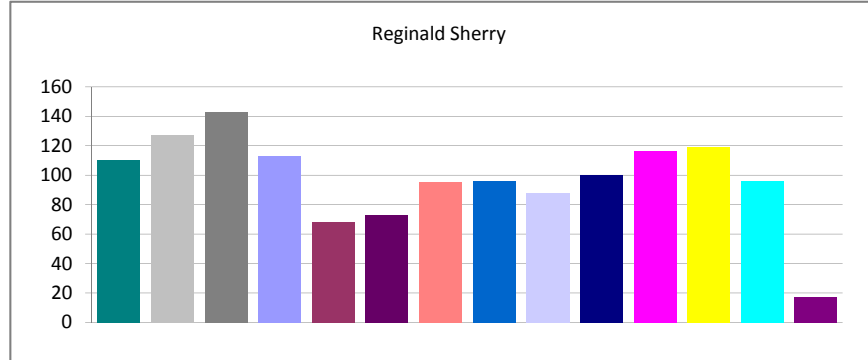

Reginald Sherry - (07/20/2010 06:29:12) All Reports - In The Last 90 Days - All Shifts - All Authors

Created	Total	Percent
Week 16 of 2010	110	8.08%
Week 17 of 2010	127	9.33%
Week 18 of 2010	143	10.51%
Week 19 of 2010	113	8.30%
Week 20 of 2010	68	5.00%
Week 21 of 2010	73	5.36%
Week 22 of 2010	95	6.98%
Week 23 of 2010	96	7.05%
Week 24 of 2010	88	6.47%
Week 25 of 2010	100	7.35%
Week 26 of 2010	116	8.52%
Week 27 of 2010	119	8.74%
Week 28 of 2010	96	7.05%
Week 29 of 2010	17	1.25%
Total:	1361	100.00%