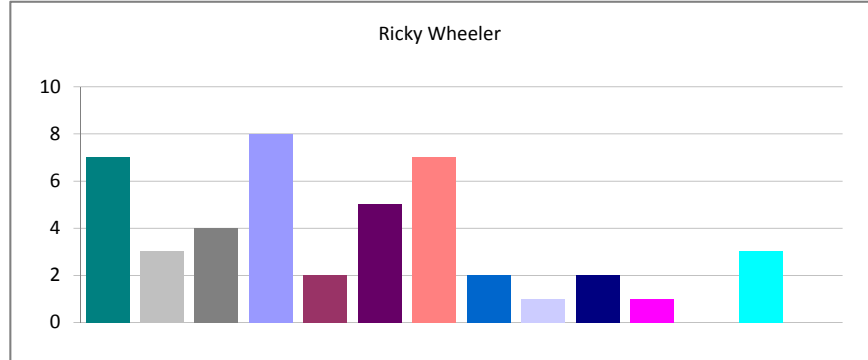

Ricky Wheeler - (07/20/2010 06:29:12) All Reports - In The Last 90 Days - All Shifts - All Authors

Created	Total	Percent
Week 16 of 2010	7	15.56%
Week 17 of 2010	3	6.67%
Week 18 of 2010	4	8.89%
Week 19 of 2010	8	17.78%
Week 20 of 2010	2	4.44%
Week 21 of 2010	5	11.11%
Week 22 of 2010	7	15.56%
Week 23 of 2010	2	4.44%
Week 24 of 2010	1	2.22%
Week 25 of 2010	2	4.44%
Week 26 of 2010	1	2.22%
Week 27 of 2010	0	0.00%
Week 28 of 2010	3	6.67%
Week 29 of 2010	0	0.00%
Total:	45	100.00%