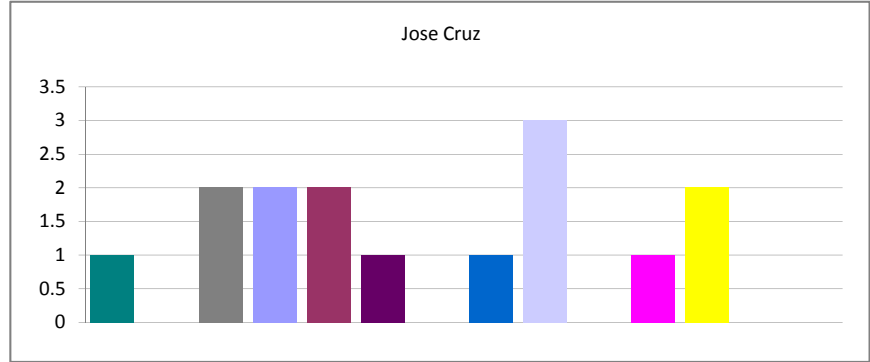

Jose Cruz - (07/20/2010 06:29:12) All Reports - In The Last 90 Days - All Shifts - All Authors

Created	Total	Percent
Week 16 of 2010	1	6.67%
Week 17 of 2010	0	0.00%
Week 18 of 2010	2	13.33%
Week 19 of 2010	2	13.33%
Week 20 of 2010	2	13.33%
Week 21 of 2010	1	6.67%
Week 22 of 2010	0	0.00%
Week 23 of 2010	1	6.67%
Week 24 of 2010	3	20.00%
Week 25 of 2010	0	0.00%
Week 26 of 2010	1	6.67%
Week 27 of 2010	2	13.33%
Week 28 of 2010	0	0.00%
Week 29 of 2010	0	0.00%
Total:	15	100.00%