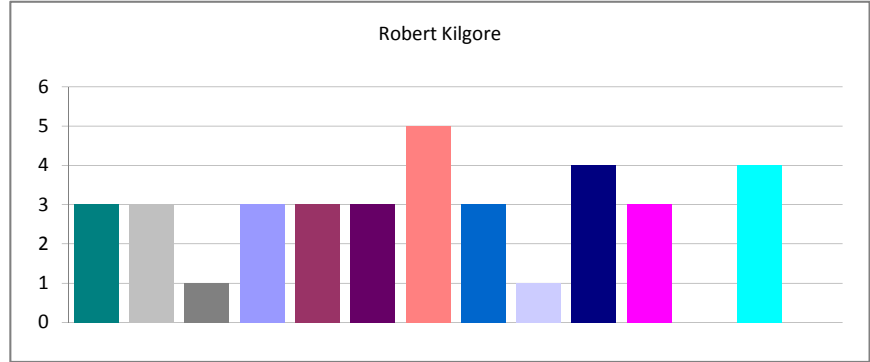

Robert Kilgore - (07/20/2010 06:29:12) All Reports - In The Last 90 Days - All Shifts - All Authors

Created	Total	Percent
Week 16 of 2010	3	8.33%
Week 17 of 2010	3	8.33%
Week 18 of 2010	1	2.78%
Week 19 of 2010	3	8.33%
Week 20 of 2010	3	8.33%
Week 21 of 2010	3	8.33%
Week 22 of 2010	5	13.89%
Week 23 of 2010	3	8.33%
Week 24 of 2010	1	2.78%
Week 25 of 2010	4	11.11%
Week 26 of 2010	3	8.33%
Week 27 of 2010	0	0.00%
Week 28 of 2010	4	11.11%
Week 29 of 2010	0	0.00%
Total:	36	100.00%