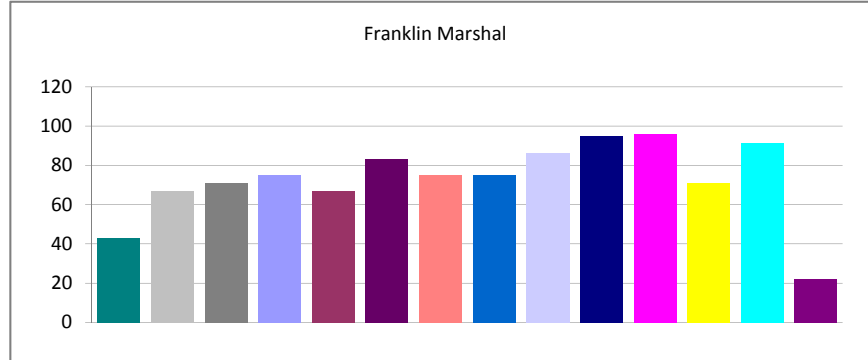

Franklin Marshal - (07/20/2010 06:29:12) All Reports - In The Last 90 Days - All Shifts - All Authors

Created	Total	Percent
Week 16 of 2010	43	4.23%
Week 17 of 2010	67	6.59%
Week 18 of 2010	71	6.98%
Week 19 of 2010	75	7.37%
Week 20 of 2010	67	6.59%
Week 21 of 2010	83	8.16%
Week 22 of 2010	75	7.37%
Week 23 of 2010	75	7.37%
Week 24 of 2010	86	8.46%
Week 25 of 2010	95	9.34%
Week 26 of 2010	96	9.44%
Week 27 of 2010	71	6.98%
Week 28 of 2010	91	8.95%
Week 29 of 2010	22	2.16%
Total:	1017	100.00%