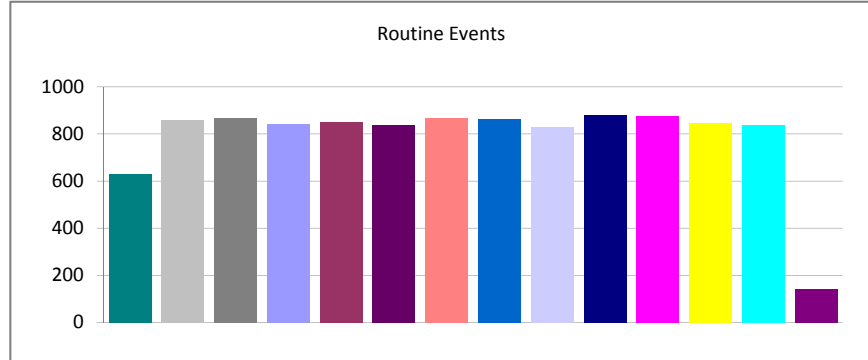

**Report Group Volumes - (07/20/2010 06:29:12) All Reports - In The Last 90 Days - All Shifts - All Authors**

Created	Total	Percent
Week 16 of 2010	651	5.71%
Week 17 of 2010	887	7.78%
Week 18 of 2010	896	7.86%
Week 19 of 2010	875	7.67%
Week 20 of 2010	876	7.68%
Week 21 of 2010	874	7.67%
Week 22 of 2010	897	7.87%
Week 23 of 2010	888	7.79%
Week 24 of 2010	863	7.57%
Week 25 of 2010	907	7.96%
Week 26 of 2010	906	7.95%
Week 27 of 2010	871	7.64%
Week 28 of 2010	862	7.56%
Week 29 of 2010	148	1.30%
<b>Total:</b>	<b>11401</b>	<b>100.00%</b>

**Routine Events - (07/20/2010 06:29:12) All Reports - In The Last 90 Days - All Shifts - All Authors**

Created	Total	Percent
Week 16 of 2010	627	5.70%
Week 17 of 2010	857	7.79%
Week 18 of 2010	868	7.89%
Week 19 of 2010	839	7.62%
Week 20 of 2010	849	7.71%
Week 21 of 2010	837	7.60%
Week 22 of 2010	865	7.86%
Week 23 of 2010	862	7.83%
Week 24 of 2010	828	7.52%
Week 25 of 2010	880	7.99%
Week 26 of 2010	873	7.93%
Week 27 of 2010	845	7.68%
Week 28 of 2010	837	7.60%
Week 29 of 2010	140	1.27%
<b>Total:</b>	<b>11007</b>	<b>100.00%</b>