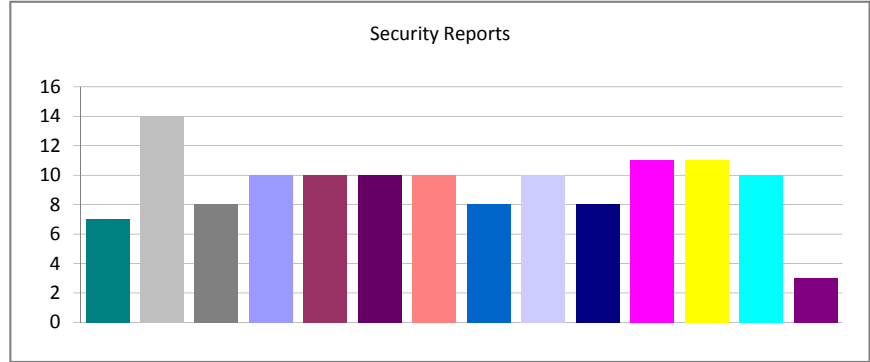

Security Reports - (07/20/2010 06:29:12) All Reports - In The Last 90 Days - All Shifts - All Authors

Created	Total	Percent
Week 16 of 2010	7	5.38%
Week 17 of 2010	14	10.77%
Week 18 of 2010	8	6.15%
Week 19 of 2010	10	7.69%
Week 20 of 2010	10	7.69%
Week 21 of 2010	10	7.69%
Week 22 of 2010	10	7.69%
Week 23 of 2010	8	6.15%
Week 24 of 2010	10	7.69%
Week 25 of 2010	8	6.15%
Week 26 of 2010	11	8.46%
Week 27 of 2010	11	8.46%
Week 28 of 2010	10	7.69%
Week 29 of 2010	3	2.31%
Total:	130	100.00%