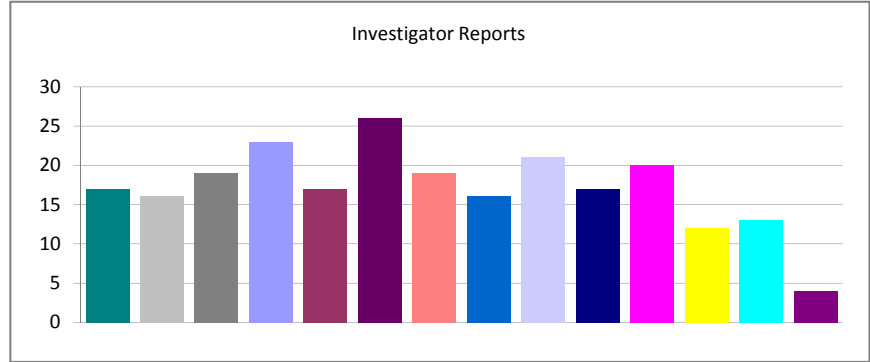

**Report Group Volumes - (07/20/2010 06:29:12) All Reports - In The Last 90 Days - All Shifts - All Authors**

Created	Total	Percent
Week 16 of 2010	651	5.71%
Week 17 of 2010	887	7.78%
Week 18 of 2010	896	7.86%
Week 19 of 2010	875	7.67%
Week 20 of 2010	876	7.68%
Week 21 of 2010	874	7.67%
Week 22 of 2010	897	7.87%
Week 23 of 2010	888	7.79%
Week 24 of 2010	863	7.57%
Week 25 of 2010	907	7.96%
Week 26 of 2010	906	7.95%
Week 27 of 2010	871	7.64%
Week 28 of 2010	862	7.56%
Week 29 of 2010	148	1.30%
<b>Total:</b>	<b>11401</b>	<b>100.00%</b>

**Routine Events - (07/20/2010 06:29:12) All Reports - In The Last 90 Days - All Shifts - All Authors**

Created	Total	Percent
Week 16 of 2010	627	5.70%
Week 17 of 2010	857	7.79%
Week 18 of 2010	868	7.89%
Week 19 of 2010	839	7.62%
Week 20 of 2010	849	7.71%
Week 21 of 2010	837	7.60%
Week 22 of 2010	865	7.86%
Week 23 of 2010	862	7.83%
Week 24 of 2010	828	7.52%
Week 25 of 2010	880	7.99%
Week 26 of 2010	873	7.93%
Week 27 of 2010	845	7.68%
Week 28 of 2010	837	7.60%
Week 29 of 2010	140	1.27%
<b>Total:</b>	<b>11007</b>	<b>100.00%</b>

**Investigator Reports - (07/20/2010 06:29:12) All Reports - In The Last 90 Days - All Shifts - All Authors**

Created	Total	Percent
Week 16 of 2010	17	7.08%
Week 17 of 2010	16	6.67%
Week 18 of 2010	19	7.92%
Week 19 of 2010	23	9.58%
Week 20 of 2010	17	7.08%
Week 21 of 2010	26	10.83%
Week 22 of 2010	19	7.92%
Week 23 of 2010	16	6.67%
Week 24 of 2010	21	8.75%
Week 25 of 2010	17	7.08%
Week 26 of 2010	20	8.33%
Week 27 of 2010	12	5.00%
Week 28 of 2010	13	5.42%
Week 29 of 2010	4	1.67%
<b>Total:</b>	<b>240</b>	<b>100.00%</b>