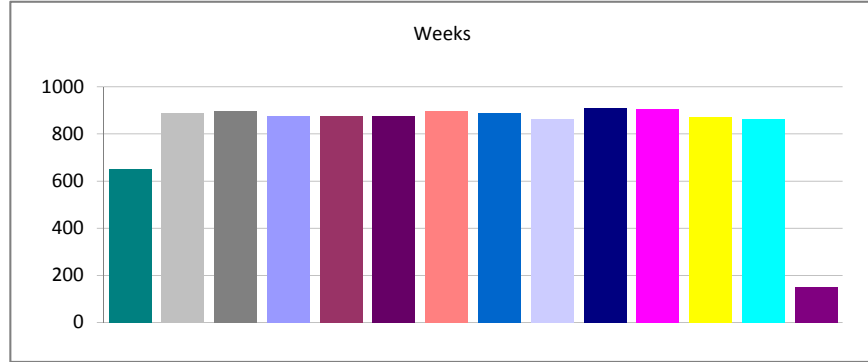

**Report Group Volumes - (07/20/2010 06:29:12) All Reports - In The Last 90 Days - All Shifts - All Authors**

Created	Total	Percent
Week 16 of 2010	651	5.71%
Week 17 of 2010	887	7.78%
Week 18 of 2010	896	7.86%
Week 19 of 2010	875	7.67%
Week 20 of 2010	876	7.68%
Week 21 of 2010	874	7.67%
Week 22 of 2010	897	7.87%
Week 23 of 2010	888	7.79%
Week 24 of 2010	863	7.57%
Week 25 of 2010	907	7.96%
Week 26 of 2010	906	7.95%
Week 27 of 2010	871	7.64%
Week 28 of 2010	862	7.56%
Week 29 of 2010	148	1.30%
<b>Total:</b>	<b>11401</b>	<b>100.00%</b>

**Routine Events - (07/20/2010 06:29:12) All Reports - In The Last 90 Days - All Shifts - All Authors**

Created	Total	Percent
Week 16 of 2010	627	5.70%
Week 17 of 2010	857	7.79%
Week 18 of 2010	868	7.89%
Week 19 of 2010	839	7.62%
Week 20 of 2010	849	7.71%
Week 21 of 2010	837	7.60%
Week 22 of 2010	865	7.86%
Week 23 of 2010	862	7.83%
Week 24 of 2010	828	7.52%
Week 25 of 2010	880	7.99%
Week 26 of 2010	873	7.93%
Week 27 of 2010	845	7.68%
Week 28 of 2010	837	7.60%
Week 29 of 2010	140	1.27%
<b>Total:</b>	<b>11007</b>	<b>100.00%</b>