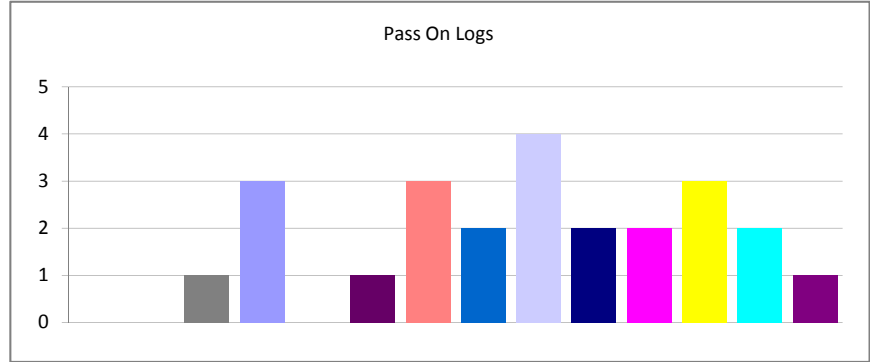

Pass On Logs - (07/20/2010 06:29:12) All Reports - In The Last 90 Days - All Shifts - All Authors

Created	Total	Percent
Week 16 of 2010	0	0.00%
Week 17 of 2010	0	0.00%
Week 18 of 2010	1	4.17%
Week 19 of 2010	3	12.50%
Week 20 of 2010	0	0.00%
Week 21 of 2010	1	4.17%
Week 22 of 2010	3	12.50%
Week 23 of 2010	2	8.33%
Week 24 of 2010	4	16.67%
Week 25 of 2010	2	8.33%
Week 26 of 2010	2	8.33%
Week 27 of 2010	3	12.50%
Week 28 of 2010	2	8.33%
Week 29 of 2010	1	4.17%
Total: 24		100.00%