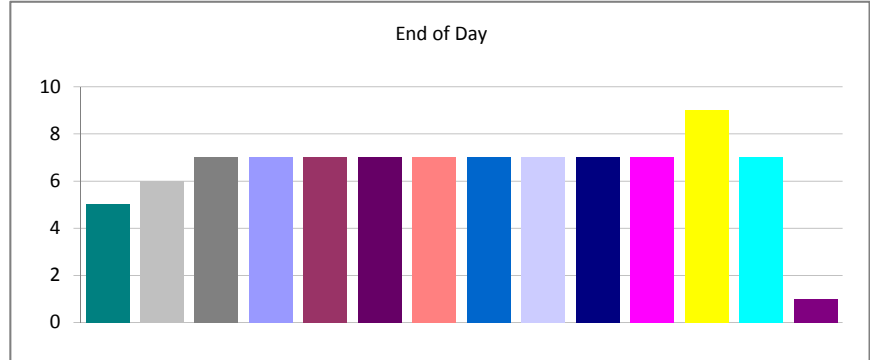

End of Day - (07/20/2010 06:29:12) All Reports - In The Last 90 Days - All Shifts - All Authors

Created	Total	Percent
Week 16 of 2010	5	5.49%
Week 17 of 2010	6	6.59%
Week 18 of 2010	7	7.69%
Week 19 of 2010	7	7.69%
Week 20 of 2010	7	7.69%
Week 21 of 2010	7	7.69%
Week 22 of 2010	7	7.69%
Week 23 of 2010	7	7.69%
Week 24 of 2010	7	7.69%
Week 25 of 2010	7	7.69%
Week 26 of 2010	7	7.69%
Week 27 of 2010	9	9.89%
Week 28 of 2010	7	7.69%
Week 29 of 2010	1	1.10%
Total:	91	100.00%