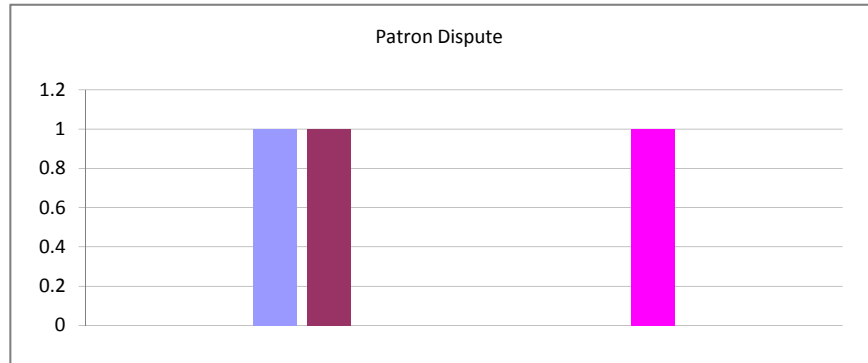

Patron Dispute - (07/20/2010 06:29:12) All Reports - In The Last 90 Days - All Shifts - All Authors

Created	Total	Percent
Week 16 of 2010	0	0.00%
Week 17 of 2010	0	0.00%
Week 18 of 2010	0	0.00%
Week 19 of 2010	1	33.33%
Week 20 of 2010	1	33.33%
Week 21 of 2010	0	0.00%
Week 22 of 2010	0	0.00%
Week 23 of 2010	0	0.00%
Week 24 of 2010	0	0.00%
Week 25 of 2010	0	0.00%
Week 26 of 2010	1	33.33%
Week 27 of 2010	0	0.00%
Week 28 of 2010	0	0.00%
Week 29 of 2010	0	0.00%
Total: 3	3	100.00%