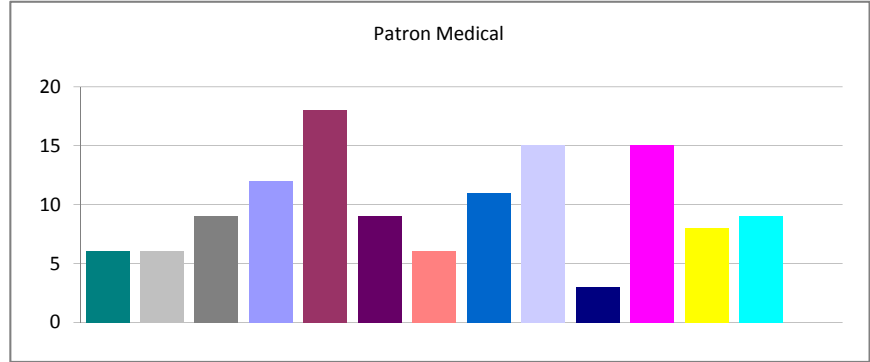

Patron Medical - (07/20/2010 06:29:12) All Reports - In The Last 90 Days - All Shifts - All Authors

Created	Total	Percent
Week 16 of 2010	6	4.72%
Week 17 of 2010	6	4.72%
Week 18 of 2010	9	7.09%
Week 19 of 2010	12	9.45%
Week 20 of 2010	18	14.17%
Week 21 of 2010	9	7.09%
Week 22 of 2010	6	4.72%
Week 23 of 2010	11	8.66%
Week 24 of 2010	15	11.81%
Week 25 of 2010	3	2.36%
Week 26 of 2010	15	11.81%
Week 27 of 2010	8	6.30%
Week 28 of 2010	9	7.09%
Week 29 of 2010	0	0.00%
Total:	127	100.00%