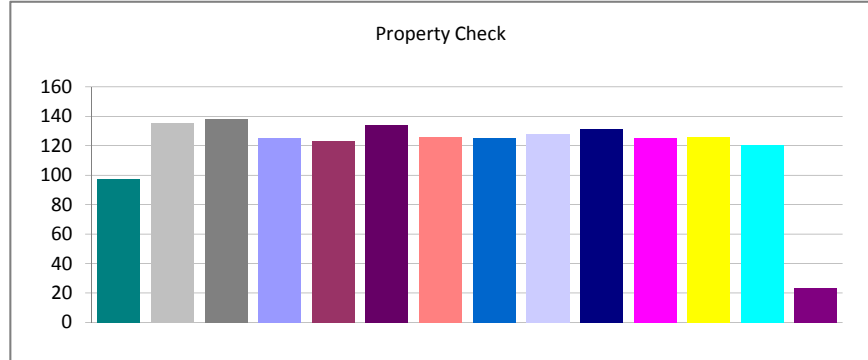

Property Check - (07/20/2010 06:29:12) All Reports - In The Last 90 Days - All Shifts - All Authors

Created	Total	Percent
Week 16 of 2010	97	5.86%
Week 17 of 2010	135	8.15%
Week 18 of 2010	138	8.33%
Week 19 of 2010	125	7.55%
Week 20 of 2010	123	7.43%
Week 21 of 2010	134	8.09%
Week 22 of 2010	126	7.61%
Week 23 of 2010	125	7.55%
Week 24 of 2010	128	7.73%
Week 25 of 2010	131	7.91%
Week 26 of 2010	125	7.55%
Week 27 of 2010	126	7.61%
Week 28 of 2010	120	7.25%
Week 29 of 2010	23	1.39%
Total:	1656	100.00%