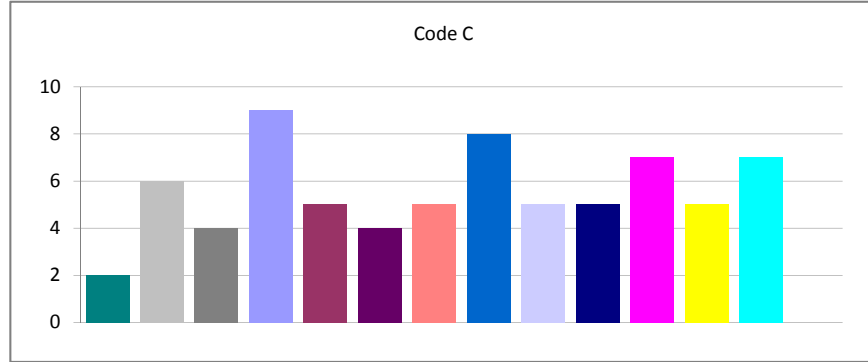

Code C - (07/20/2010 06:29:12) All Reports - In The Last 90 Days - All Shifts - All Authors

Created	Total	Percent
Week 16 of 2010	2	2.78%
Week 17 of 2010	6	8.33%
Week 18 of 2010	4	5.56%
Week 19 of 2010	9	12.50%
Week 20 of 2010	5	6.94%
Week 21 of 2010	4	5.56%
Week 22 of 2010	5	6.94%
Week 23 of 2010	8	11.11%
Week 24 of 2010	5	6.94%
Week 25 of 2010	5	6.94%
Week 26 of 2010	7	9.72%
Week 27 of 2010	5	6.94%
Week 28 of 2010	7	9.72%
Week 29 of 2010	0	0.00%
Total:	72	100.00%