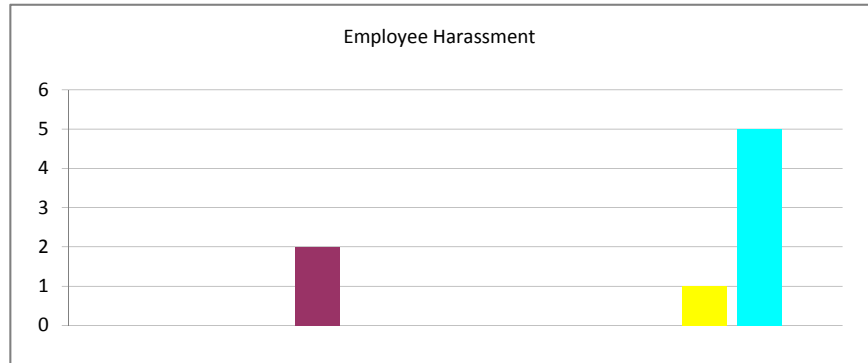

Employee Harassment - (07/20/2010 06:29:12) All Reports - In The Last 90 Days - All Shifts - All Authors

Created	Total	Percent
Week 16 of 2010	0	0.00%
Week 17 of 2010	0	0.00%
Week 18 of 2010	0	0.00%
Week 19 of 2010	0	0.00%
■ Week 20 of 2010	2	25.00%
Week 21 of 2010	0	0.00%
Week 22 of 2010	0	0.00%
Week 23 of 2010	0	0.00%
Week 24 of 2010	0	0.00%
Week 25 of 2010	0	0.00%
Week 26 of 2010	0	0.00%
■ Week 27 of 2010	1	12.50%
■ Week 28 of 2010	5	62.50%
Week 29 of 2010	0	0.00%
Total: 8	8	100.00%