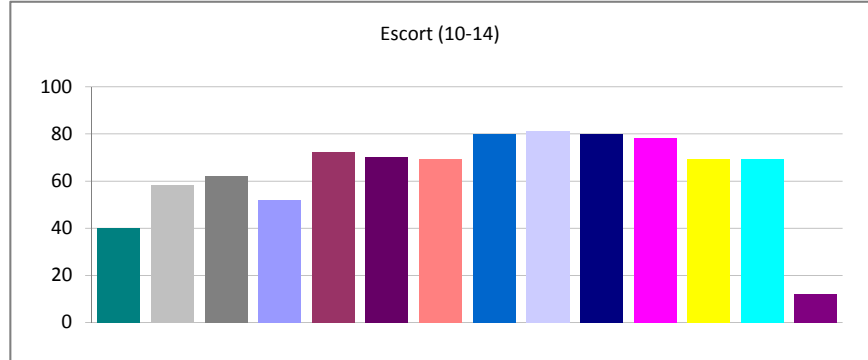

Escort (10-14) - (07/20/2010 06:29:12) All Reports - In The Last 90 Days - All Shifts - All Authors

Created	Total	Percent
Week 16 of 2010	40	4.48%
Week 17 of 2010	58	6.50%
Week 18 of 2010	62	6.95%
Week 19 of 2010	52	5.83%
Week 20 of 2010	72	8.07%
Week 21 of 2010	70	7.85%
Week 22 of 2010	69	7.74%
Week 23 of 2010	80	8.97%
Week 24 of 2010	81	9.08%
Week 25 of 2010	80	8.97%
Week 26 of 2010	78	8.74%
Week 27 of 2010	69	7.74%
Week 28 of 2010	69	7.74%
Week 29 of 2010	12	1.35%
Total:	892	100.00%