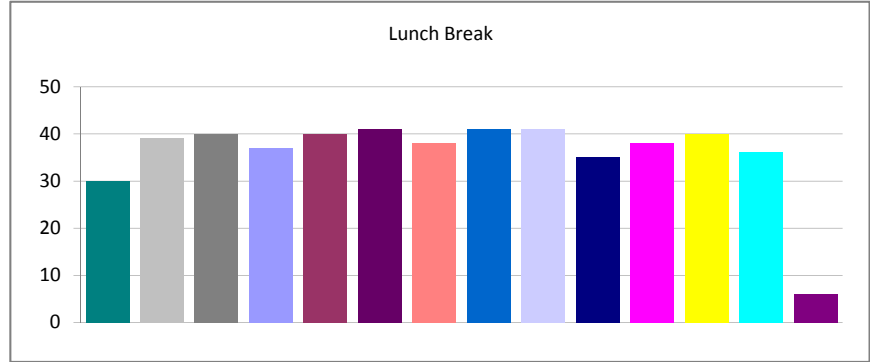

Lunch Break - (07/20/2010 06:29:12) All Reports - In The Last 90 Days - All Shifts - All Authors

Created	Total	Percent
Week 16 of 2010	30	5.98%
Week 17 of 2010	39	7.77%
Week 18 of 2010	40	7.97%
Week 19 of 2010	37	7.37%
Week 20 of 2010	40	7.97%
Week 21 of 2010	41	8.17%
Week 22 of 2010	38	7.57%
Week 23 of 2010	41	8.17%
Week 24 of 2010	41	8.17%
Week 25 of 2010	35	6.97%
Week 26 of 2010	38	7.57%
Week 27 of 2010	40	7.97%
Week 28 of 2010	36	7.17%
Week 29 of 2010	6	1.20%
Total:	502	100.00%