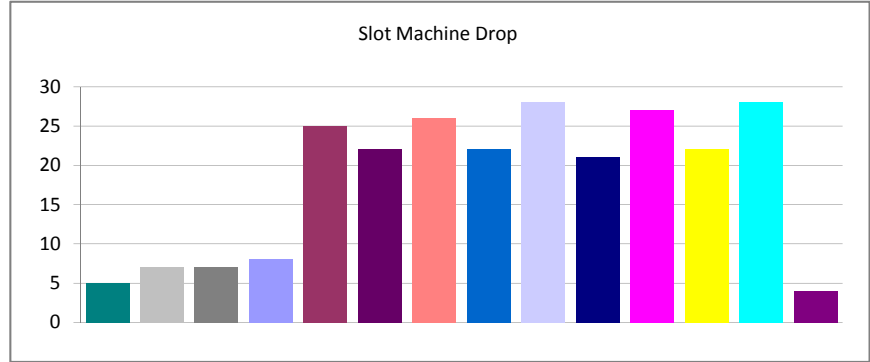

Slot Machine Drop - (07/20/2010 06:29:12) All Reports - In The Last 90 Days - All Shifts - All Authors

Created	Total	Percent
Week 16 of 2010	5	1.98%
Week 17 of 2010	7	2.78%
Week 18 of 2010	7	2.78%
Week 19 of 2010	8	3.17%
Week 20 of 2010	25	9.92%
Week 21 of 2010	22	8.73%
Week 22 of 2010	26	10.32%
Week 23 of 2010	22	8.73%
Week 24 of 2010	28	11.11%
Week 25 of 2010	21	8.33%
Week 26 of 2010	27	10.71%
Week 27 of 2010	22	8.73%
Week 28 of 2010	28	11.11%
Week 29 of 2010	4	1.59%
Total: 252	252	100.00%