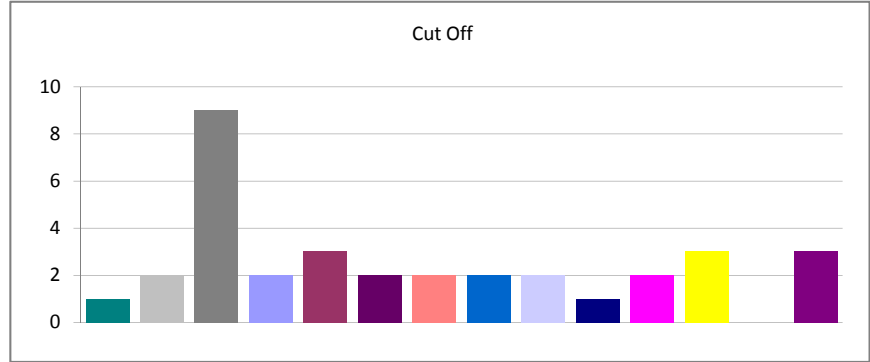

Cut Off - (07/20/2010 06:29:12) All Reports - In The Last 90 Days - All Shifts - All Authors

Created	Total	Percent
Week 16 of 2010	1	2.94%
Week 17 of 2010	2	5.88%
Week 18 of 2010	9	26.47%
Week 19 of 2010	2	5.88%
Week 20 of 2010	3	8.82%
Week 21 of 2010	2	5.88%
Week 22 of 2010	2	5.88%
Week 23 of 2010	2	5.88%
Week 24 of 2010	2	5.88%
Week 25 of 2010	1	2.94%
Week 26 of 2010	2	5.88%
Week 27 of 2010	3	8.82%
Week 28 of 2010	0	0.00%
Week 29 of 2010	3	8.82%
Total: 34		100.00%