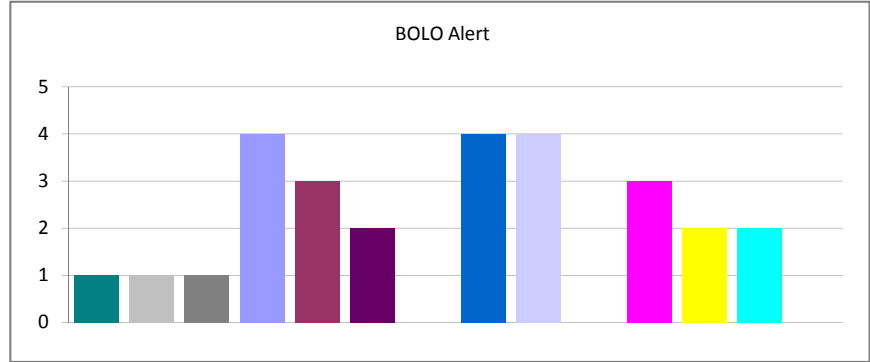

BOLO Alert - (07/20/2010 06:29:12) All Reports - In The Last 90 Days - All Shifts - All Authors

Created	Total	Percent
Week 16 of 2010	1	3.70%
Week 17 of 2010	1	3.70%
Week 18 of 2010	1	3.70%
Week 19 of 2010	4	14.81%
Week 20 of 2010	3	11.11%
Week 21 of 2010	2	7.41%
Week 22 of 2010	0	0.00%
Week 23 of 2010	4	14.81%
Week 24 of 2010	4	14.81%
Week 25 of 2010	0	0.00%
Week 26 of 2010	3	11.11%
Week 27 of 2010	2	7.41%
Week 28 of 2010	2	7.41%
Week 29 of 2010	0	0.00%
Total: 27	27	100.00%