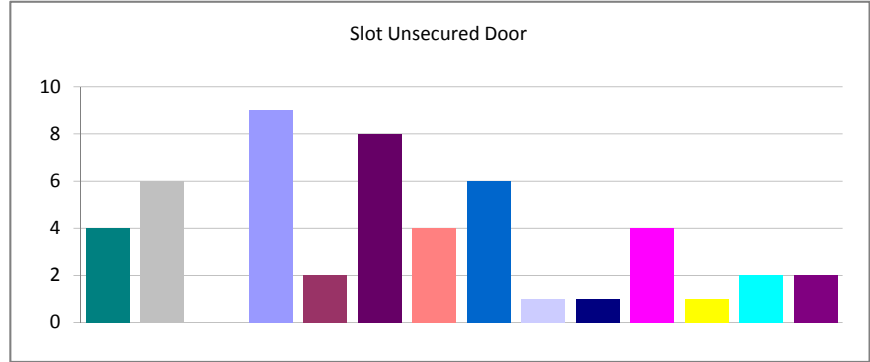

Slot Unsecured Door - (07/20/2010 06:29:12) All Reports - In The Last 90 Days - All Shifts - All Authors

Created	Total	Percent
Week 16 of 2010	4	8.00%
Week 17 of 2010	6	12.00%
Week 18 of 2010	0	0.00%
Week 19 of 2010	9	18.00%
Week 20 of 2010	2	4.00%
Week 21 of 2010	8	16.00%
Week 22 of 2010	4	8.00%
Week 23 of 2010	6	12.00%
Week 24 of 2010	1	2.00%
Week 25 of 2010	1	2.00%
Week 26 of 2010	4	8.00%
Week 27 of 2010	1	2.00%
Week 28 of 2010	2	4.00%
Week 29 of 2010	2	4.00%
Total:	50	100.00%