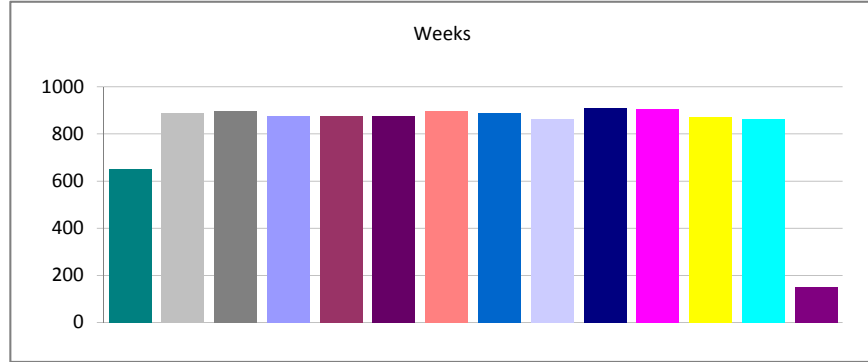

Report Type Volumes - (07/20/2010 06:29:12) All Reports - In The Last 90 Days - All Shifts - All Authors

Created	Total	Percent
Week 16 of 2010	651	5.71%
Week 17 of 2010	887	7.78%
Week 18 of 2010	896	7.86%
Week 19 of 2010	875	7.67%
Week 20 of 2010	876	7.68%
Week 21 of 2010	874	7.67%
Week 22 of 2010	897	7.87%
Week 23 of 2010	888	7.79%
Week 24 of 2010	863	7.57%
Week 25 of 2010	907	7.96%
Week 26 of 2010	906	7.95%
Week 27 of 2010	871	7.64%
Week 28 of 2010	862	7.56%
Week 29 of 2010	148	1.30%
Total:	11401	100.00%