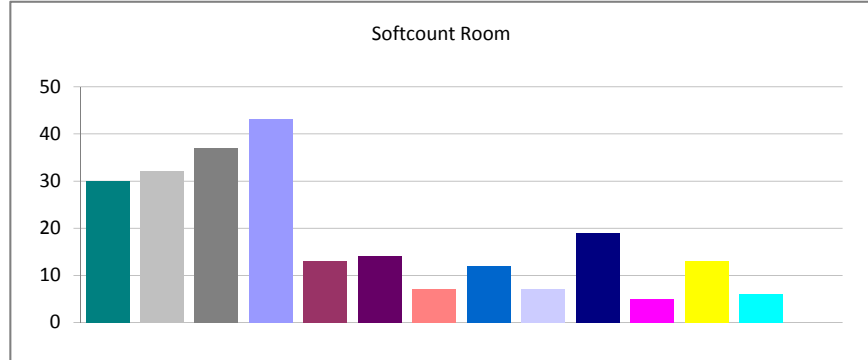

Softcount Room - (07/20/2010 06:29:12) All Reports - In The Last 90 Days - All Shifts - All Authors

Created	Total	Percent
Week 16 of 2010	30	12.61%
Week 17 of 2010	32	13.45%
Week 18 of 2010	37	15.55%
Week 19 of 2010	43	18.07%
Week 20 of 2010	13	5.46%
Week 21 of 2010	14	5.88%
Week 22 of 2010	7	2.94%
Week 23 of 2010	12	5.04%
Week 24 of 2010	7	2.94%
Week 25 of 2010	19	7.98%
Week 26 of 2010	5	2.10%
Week 27 of 2010	13	5.46%
Week 28 of 2010	6	2.52%
Week 29 of 2010	0	0.00%
Total:	238	100.00%