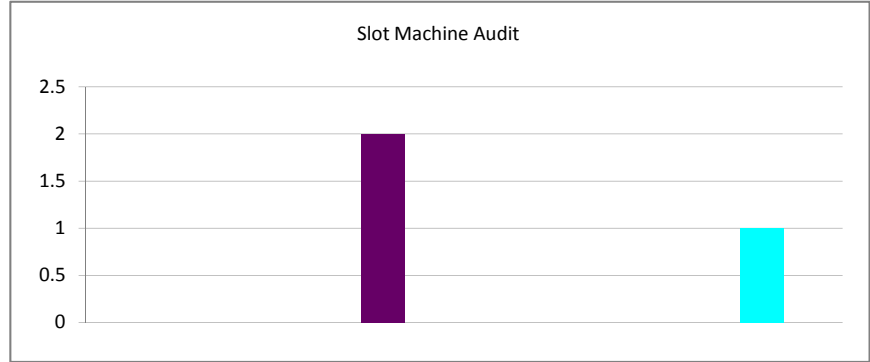

Slot Machine Audit - (07/20/2010 06:29:12) All Reports - In The Last 90 Days - All Shifts - All Authors

Created	Total	Percent
Week 16 of 2010	0	0.00%
Week 17 of 2010	0	0.00%
Week 18 of 2010	0	0.00%
Week 19 of 2010	0	0.00%
Week 20 of 2010	0	0.00%
Week 21 of 2010	2	66.67%
Week 22 of 2010	0	0.00%
Week 23 of 2010	0	0.00%
Week 24 of 2010	0	0.00%
Week 25 of 2010	0	0.00%
Week 26 of 2010	0	0.00%
Week 27 of 2010	0	0.00%
Week 28 of 2010	1	33.33%
Week 29 of 2010	0	0.00%
Total:	3	100.00%