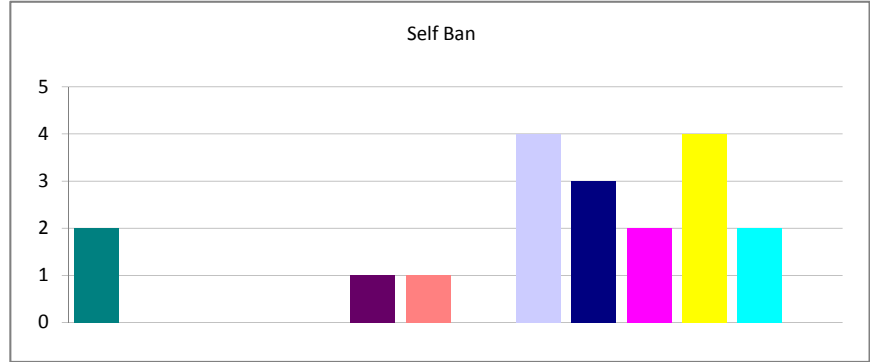

Self Ban - (07/20/2010 06:29:12) All Reports - In The Last 90 Days - All Shifts - All Authors

Created	Total	Percent
Week 16 of 2010	2	10.53%
Week 17 of 2010	0	0.00%
Week 18 of 2010	0	0.00%
Week 19 of 2010	0	0.00%
Week 20 of 2010	0	0.00%
Week 21 of 2010	1	5.26%
Week 22 of 2010	1	5.26%
Week 23 of 2010	0	0.00%
Week 24 of 2010	4	21.05%
Week 25 of 2010	3	15.79%
Week 26 of 2010	2	10.53%
Week 27 of 2010	4	21.05%
Week 28 of 2010	2	10.53%
Week 29 of 2010	0	0.00%
Total: 19		100.00%