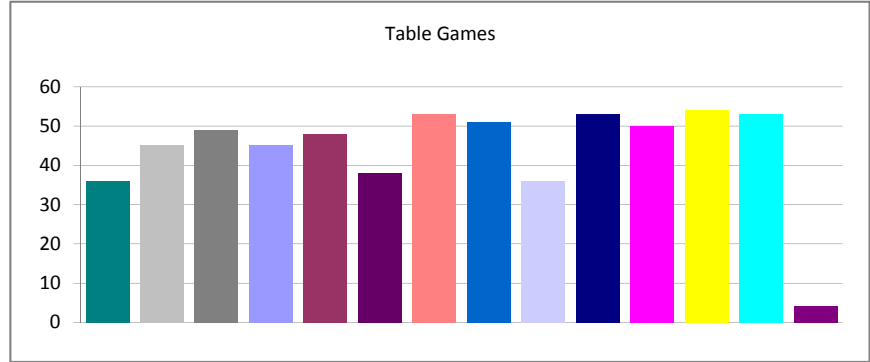

Table Games - (07/20/2010 06:29:12) All Reports - In The Last 90 Days - All Shifts - All Authors

Created	Total	Percent
Week 16 of 2010	36	5.85%
Week 17 of 2010	45	7.32%
Week 18 of 2010	49	7.97%
Week 19 of 2010	45	7.32%
Week 20 of 2010	48	7.80%
Week 21 of 2010	38	6.18%
Week 22 of 2010	53	8.62%
Week 23 of 2010	51	8.29%
Week 24 of 2010	36	5.85%
Week 25 of 2010	53	8.62%
Week 26 of 2010	50	8.13%
Week 27 of 2010	54	8.78%
Week 28 of 2010	53	8.62%
Week 29 of 2010	4	0.65%
Total:	615	100.00%