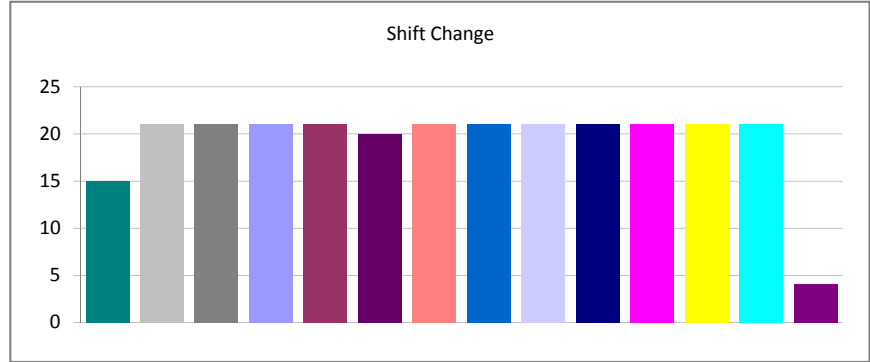

Shift Change - (07/20/2010 06:29:12) All Reports - In The Last 90 Days - All Shifts - All Authors

Created	Total	Percent
Week 16 of 2010	15	5.56%
Week 17 of 2010	21	7.78%
Week 18 of 2010	21	7.78%
Week 19 of 2010	21	7.78%
Week 20 of 2010	21	7.78%
Week 21 of 2010	20	7.41%
Week 22 of 2010	21	7.78%
Week 23 of 2010	21	7.78%
Week 24 of 2010	21	7.78%
Week 25 of 2010	21	7.78%
Week 26 of 2010	21	7.78%
Week 27 of 2010	21	7.78%
Week 28 of 2010	21	7.78%
Week 29 of 2010	4	1.48%
Total:	270	100.00%