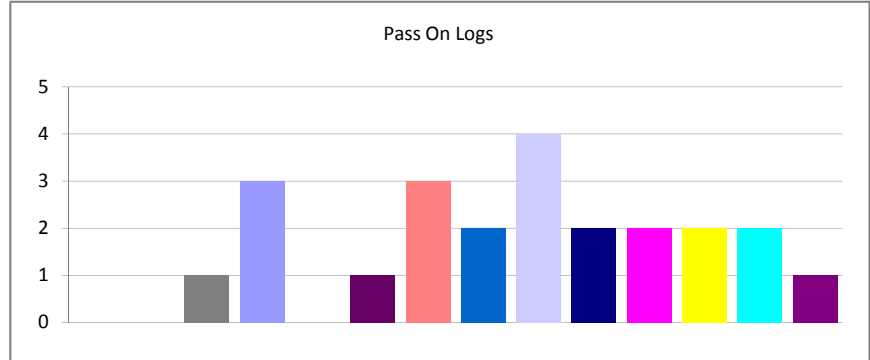

Pass On Logs - (07/20/2010 06:29:12) All Reports - In The Last 90 Days - All Shifts - All Authors

Created	Total	Percent
Week 16 of 2010	0	0.00%
Week 17 of 2010	0	0.00%
Week 18 of 2010	1	4.35%
Week 19 of 2010	3	13.04%
Week 20 of 2010	0	0.00%
Week 21 of 2010	1	4.35%
Week 22 of 2010	3	13.04%
Week 23 of 2010	2	8.70%
Week 24 of 2010	4	17.39%
Week 25 of 2010	2	8.70%
Week 26 of 2010	2	8.70%
Week 27 of 2010	2	8.70%
Week 28 of 2010	2	8.70%
Week 29 of 2010	1	4.35%
Total:	23	100.00%