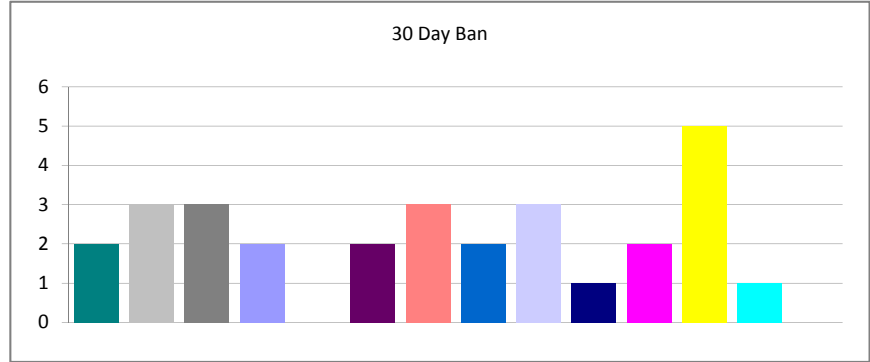

30 Day Ban - (07/20/2010 06:29:12) All Reports - In The Last 90 Days - All Shifts - All Authors

Created	Total	Percent
Week 16 of 2010	2	6.90%
Week 17 of 2010	3	10.34%
Week 18 of 2010	3	10.34%
Week 19 of 2010	2	6.90%
Week 20 of 2010	0	0.00%
Week 21 of 2010	2	6.90%
Week 22 of 2010	3	10.34%
Week 23 of 2010	2	6.90%
Week 24 of 2010	3	10.34%
Week 25 of 2010	1	3.45%
Week 26 of 2010	2	6.90%
Week 27 of 2010	5	17.24%
Week 28 of 2010	1	3.45%
Week 29 of 2010	0	0.00%
Total:	29	100.00%