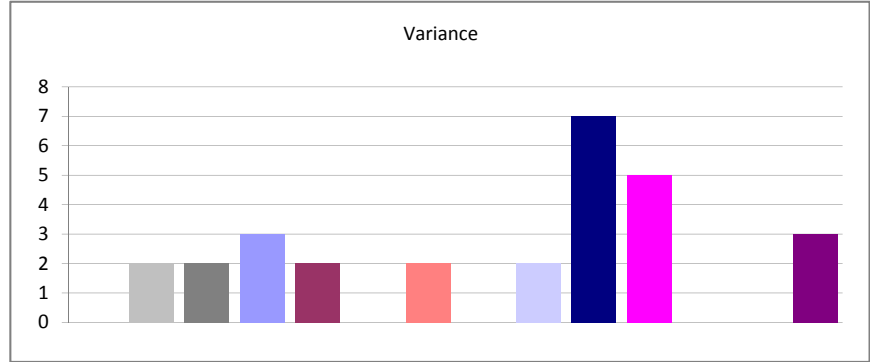

Variance - (07/20/2010 06:29:12) All Reports - In The Last 90 Days - All Shifts - All Authors

Created	Total	Percent
Week 16 of 2010	0	0.00%
Week 17 of 2010	2	7.14%
Week 18 of 2010	2	7.14%
Week 19 of 2010	3	10.71%
Week 20 of 2010	2	7.14%
Week 21 of 2010	0	0.00%
Week 22 of 2010	2	7.14%
Week 23 of 2010	0	0.00%
Week 24 of 2010	2	7.14%
Week 25 of 2010	7	25.00%
Week 26 of 2010	5	17.86%
Week 27 of 2010	0	0.00%
Week 28 of 2010	0	0.00%
Week 29 of 2010	3	10.71%
Total: 28		100.00%