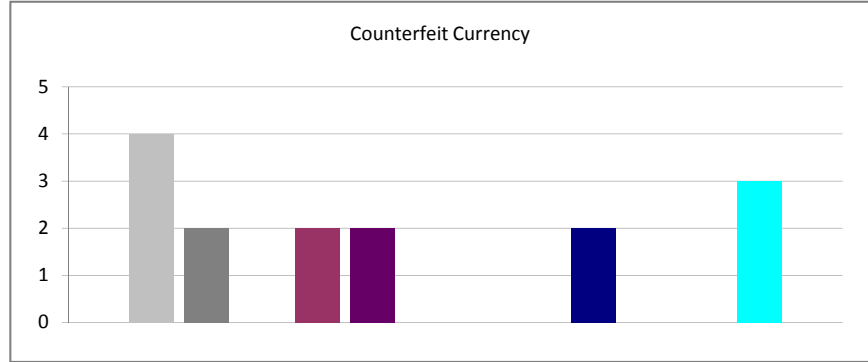

Counterfeit Currency - (07/20/2010 06:29:12) All Reports - In The Last 90 Days - All Shifts - All Authors

Created	Total	Percent
Week 16 of 2010	0	0.00%
Week 17 of 2010	4	26.67%
Week 18 of 2010	2	13.33%
Week 19 of 2010	0	0.00%
Week 20 of 2010	2	13.33%
Week 21 of 2010	2	13.33%
Week 22 of 2010	0	0.00%
Week 23 of 2010	0	0.00%
Week 24 of 2010	0	0.00%
Week 25 of 2010	2	13.33%
Week 26 of 2010	0	0.00%
Week 27 of 2010	0	0.00%
Week 28 of 2010	3	20.00%
Week 29 of 2010	0	0.00%
Total:	15	100.00%