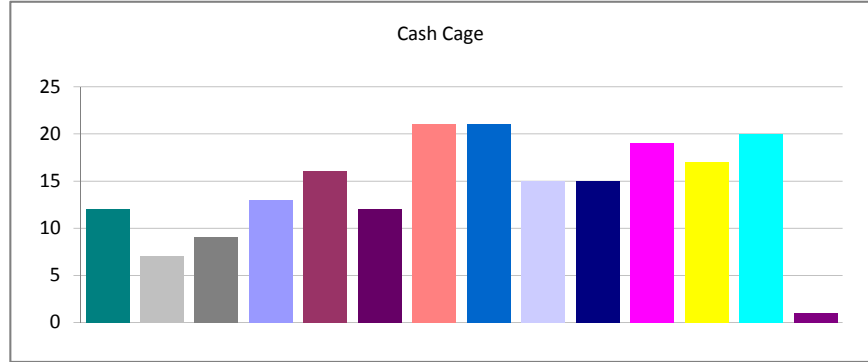

Cash Cage - (07/20/2010 06:29:12) All Reports - In The Last 90 Days - All Shifts - All Authors

Created	Total	Percent
Week 16 of 2010	12	6.06%
Week 17 of 2010	7	3.54%
Week 18 of 2010	9	4.55%
Week 19 of 2010	13	6.57%
Week 20 of 2010	16	8.08%
Week 21 of 2010	12	6.06%
Week 22 of 2010	21	10.61%
Week 23 of 2010	21	10.61%
Week 24 of 2010	15	7.58%
Week 25 of 2010	15	7.58%
Week 26 of 2010	19	9.60%
Week 27 of 2010	17	8.59%
Week 28 of 2010	20	10.10%
Week 29 of 2010	1	0.51%
Total:	198	100.00%