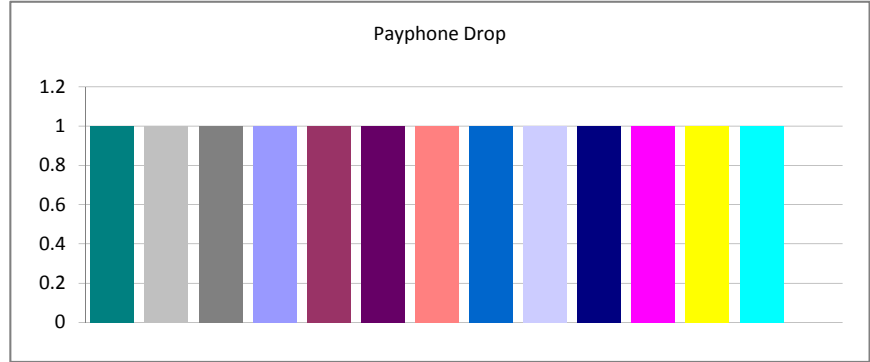

Payphone Drop - (07/20/2010 06:29:12) All Reports - In The Last 90 Days - All Shifts - All Authors

Created	Total	Percent
Week 16 of 2010	1	7.69%
Week 17 of 2010	1	7.69%
Week 18 of 2010	1	7.69%
Week 19 of 2010	1	7.69%
Week 20 of 2010	1	7.69%
Week 21 of 2010	1	7.69%
Week 22 of 2010	1	7.69%
Week 23 of 2010	1	7.69%
Week 24 of 2010	1	7.69%
Week 25 of 2010	1	7.69%
Week 26 of 2010	1	7.69%
Week 27 of 2010	1	7.69%
Week 28 of 2010	1	7.69%
Week 29 of 2010	0	0.00%
Total: 13		100.00%