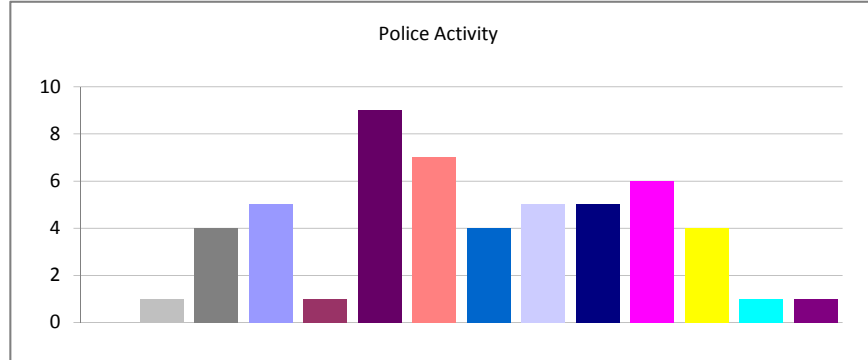

Police Activity - (07/20/2010 06:29:12) All Reports - In The Last 90 Days - All Shifts - All Authors

Created	Total	Percent
Week 16 of 2010	0	0.00%
Week 17 of 2010	1	1.89%
Week 18 of 2010	4	7.55%
Week 19 of 2010	5	9.43%
Week 20 of 2010	1	1.89%
Week 21 of 2010	9	16.98%
Week 22 of 2010	7	13.21%
Week 23 of 2010	4	7.55%
Week 24 of 2010	5	9.43%
Week 25 of 2010	5	9.43%
Week 26 of 2010	6	11.32%
Week 27 of 2010	4	7.55%
Week 28 of 2010	1	1.89%
Week 29 of 2010	1	1.89%
Total:	53	100.00%