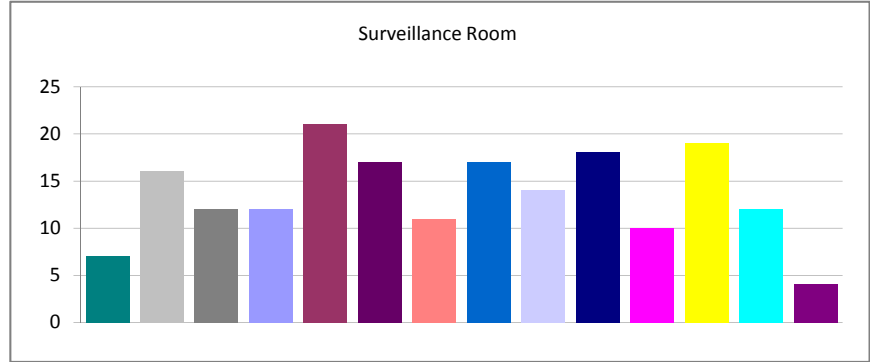

Surveillance Room - (07/20/2010 06:29:12) All Reports - In The Last 90 Days - All Shifts - All Authors

Created	Total	Percent
Week 16 of 2010	7	3.68%
Week 17 of 2010	16	8.42%
Week 18 of 2010	12	6.32%
Week 19 of 2010	12	6.32%
Week 20 of 2010	21	11.05%
Week 21 of 2010	17	8.95%
Week 22 of 2010	11	5.79%
Week 23 of 2010	17	8.95%
Week 24 of 2010	14	7.37%
Week 25 of 2010	18	9.47%
Week 26 of 2010	10	5.26%
Week 27 of 2010	19	10.00%
Week 28 of 2010	12	6.32%
Week 29 of 2010	4	2.11%
Total:	190	100.00%