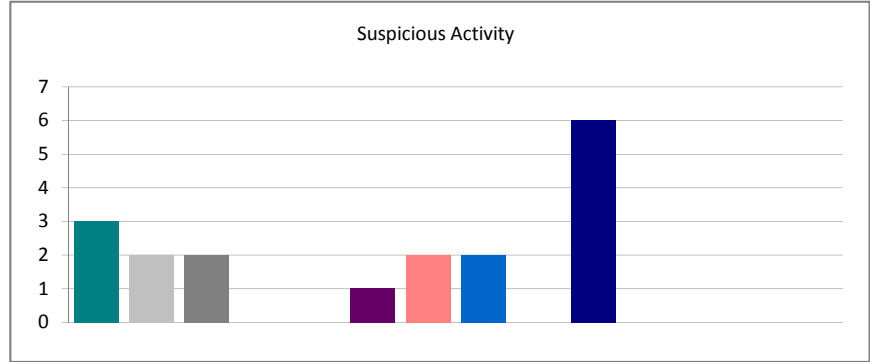

Suspicious Activity - (07/20/2010 06:29:12) All Reports - In The Last 90 Days - All Shifts - All Authors

Created	Total	Percent
Week 16 of 2010	3	16.67%
Week 17 of 2010	2	11.11%
Week 18 of 2010	2	11.11%
Week 19 of 2010	0	0.00%
Week 20 of 2010	0	0.00%
Week 21 of 2010	1	5.56%
Week 22 of 2010	2	11.11%
Week 23 of 2010	2	11.11%
Week 24 of 2010	0	0.00%
Week 25 of 2010	6	33.33%
Week 26 of 2010	0	0.00%
Week 27 of 2010	0	0.00%
Week 28 of 2010	0	0.00%
Week 29 of 2010	0	0.00%
Total: 18		100.00%