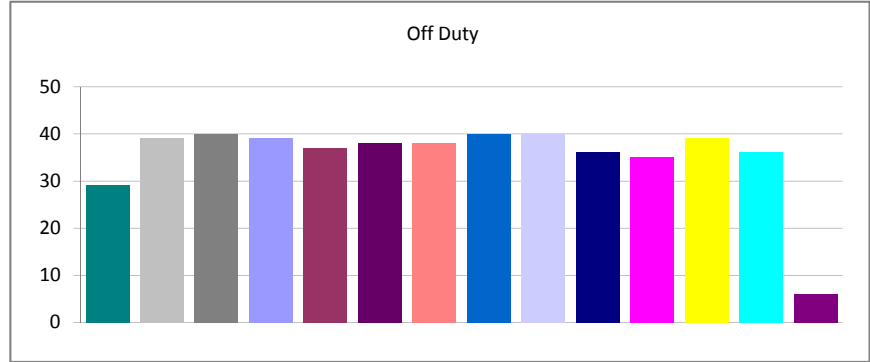

Off Duty - (07/20/2010 06:29:12) All Reports - In The Last 90 Days - All Shifts - All Authors

Created	Total	Percent
Week 16 of 2010	29	5.89%
Week 17 of 2010	39	7.93%
Week 18 of 2010	40	8.13%
Week 19 of 2010	39	7.93%
Week 20 of 2010	37	7.52%
Week 21 of 2010	38	7.72%
Week 22 of 2010	38	7.72%
Week 23 of 2010	40	8.13%
Week 24 of 2010	40	8.13%
Week 25 of 2010	36	7.32%
Week 26 of 2010	35	7.11%
Week 27 of 2010	39	7.93%
Week 28 of 2010	36	7.32%
Week 29 of 2010	6	1.22%
Total:	492	100.00%