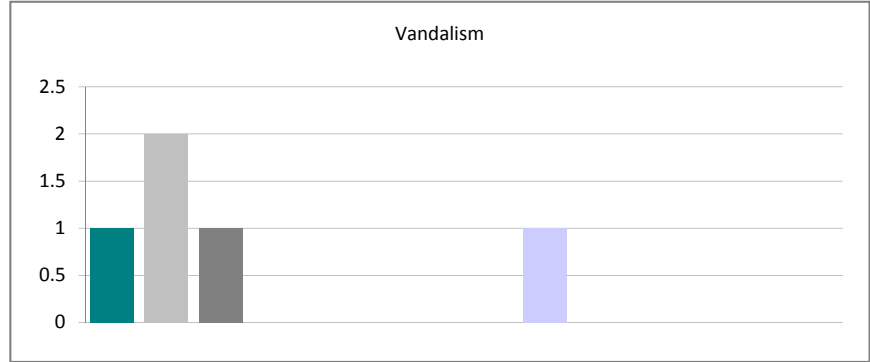

Vandalism - (07/20/2010 06:29:12) All Reports - In The Last 90 Days - All Shifts - All Authors

Created	Total	Percent
Week 16 of 2010	1	20.00%
Week 17 of 2010	2	40.00%
Week 18 of 2010	1	20.00%
Week 19 of 2010	0	0.00%
Week 20 of 2010	0	0.00%
Week 21 of 2010	0	0.00%
Week 22 of 2010	0	0.00%
Week 23 of 2010	0	0.00%
Week 24 of 2010	1	20.00%
Week 25 of 2010	0	0.00%
Week 26 of 2010	0	0.00%
Week 27 of 2010	0	0.00%
Week 28 of 2010	0	0.00%
Week 29 of 2010	0	0.00%
Total:	5	100.00%