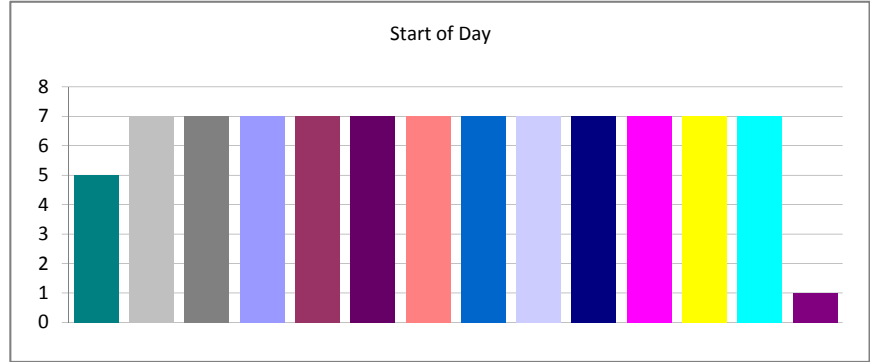

Start of Day - (07/20/2010 06:29:12) All Reports - In The Last 90 Days - All Shifts - All Authors

Created	Total	Percent
Week 16 of 2010	5	5.56%
Week 17 of 2010	7	7.78%
Week 18 of 2010	7	7.78%
Week 19 of 2010	7	7.78%
Week 20 of 2010	7	7.78%
Week 21 of 2010	7	7.78%
Week 22 of 2010	7	7.78%
Week 23 of 2010	7	7.78%
Week 24 of 2010	7	7.78%
Week 25 of 2010	7	7.78%
Week 26 of 2010	7	7.78%
Week 27 of 2010	7	7.78%
Week 28 of 2010	7	7.78%
Week 29 of 2010	1	1.11%
Total: 90		100.00%