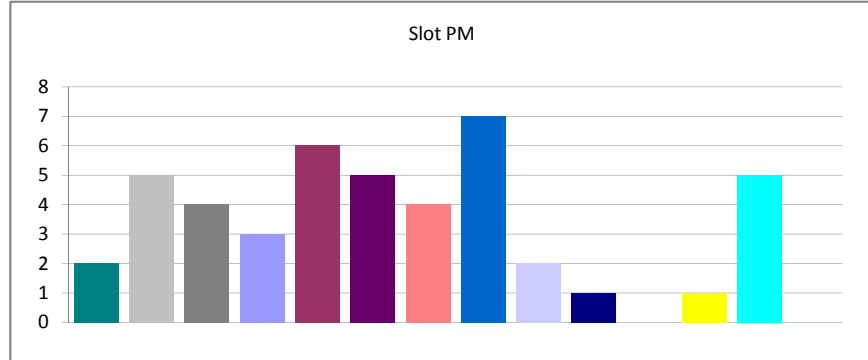

Slot PM - (07/20/2010 06:29:12) All Reports - In The Last 90 Days - All Shifts - All Authors

Created	Total	Percent
Week 16 of 2010	2	4.44%
Week 17 of 2010	5	11.11%
Week 18 of 2010	4	8.89%
Week 19 of 2010	3	6.67%
Week 20 of 2010	6	13.33%
Week 21 of 2010	5	11.11%
Week 22 of 2010	4	8.89%
Week 23 of 2010	7	15.56%
Week 24 of 2010	2	4.44%
Week 25 of 2010	1	2.22%
Week 26 of 2010	0	0.00%
Week 27 of 2010	1	2.22%
Week 28 of 2010	5	11.11%
Week 29 of 2010	0	0.00%
Total:	45	100.00%