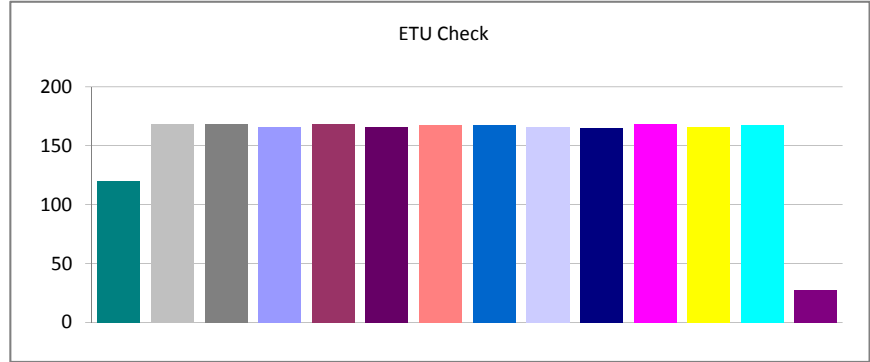

ETU Check - (07/20/2010 06:29:12) All Reports - In The Last 90 Days - All Shifts - All Authors

Created	Total	Percent
Week 16 of 2010	120	5.58%
Week 17 of 2010	168	7.82%
Week 18 of 2010	168	7.82%
Week 19 of 2010	166	7.72%
Week 20 of 2010	168	7.82%
Week 21 of 2010	166	7.72%
Week 22 of 2010	167	7.77%
Week 23 of 2010	167	7.77%
Week 24 of 2010	166	7.72%
Week 25 of 2010	165	7.68%
Week 26 of 2010	168	7.82%
Week 27 of 2010	166	7.72%
Week 28 of 2010	167	7.77%
Week 29 of 2010	27	1.26%
Total:	2149	100.00%