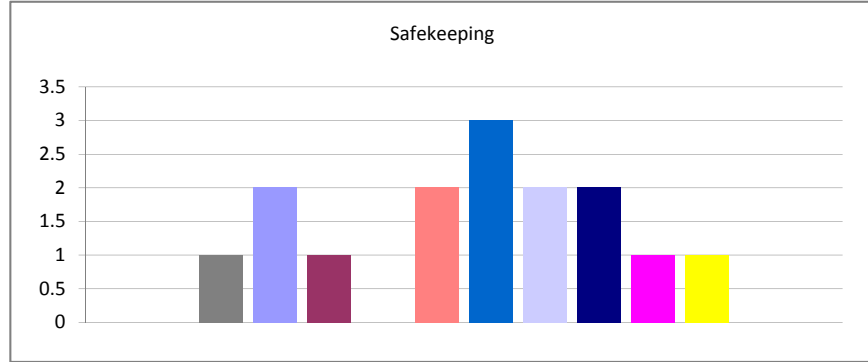

Safekeeping - (07/20/2010 06:29:12) All Reports - In The Last 90 Days - All Shifts - All Authors

Created	Total	Percent
Week 16 of 2010	0	0.00%
Week 17 of 2010	0	0.00%
Week 18 of 2010	1	6.67%
Week 19 of 2010	2	13.33%
Week 20 of 2010	1	6.67%
Week 21 of 2010	0	0.00%
Week 22 of 2010	2	13.33%
Week 23 of 2010	3	20.00%
Week 24 of 2010	2	13.33%
Week 25 of 2010	2	13.33%
Week 26 of 2010	1	6.67%
Week 27 of 2010	1	6.67%
Week 28 of 2010	0	0.00%
Week 29 of 2010	0	0.00%
Total:	15	100.00%