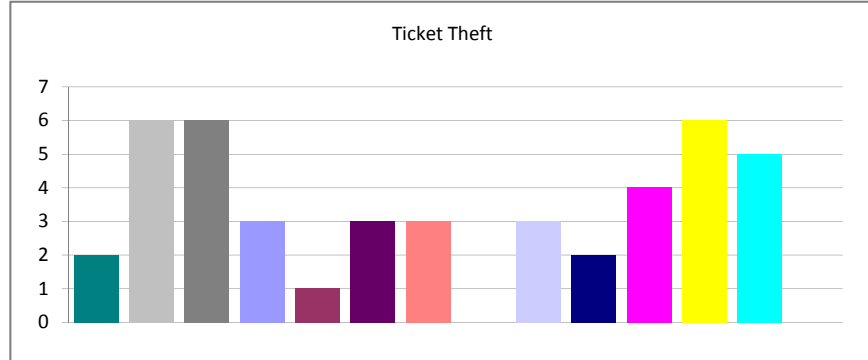

Ticket Theft - (07/20/2010 06:29:12) All Reports - In The Last 90 Days - All Shifts - All Authors

Created	Total	Percent
Week 16 of 2010	2	4.55%
Week 17 of 2010	6	13.64%
Week 18 of 2010	6	13.64%
Week 19 of 2010	3	6.82%
Week 20 of 2010	1	2.27%
Week 21 of 2010	3	6.82%
Week 22 of 2010	3	6.82%
Week 23 of 2010	0	0.00%
Week 24 of 2010	3	6.82%
Week 25 of 2010	2	4.55%
Week 26 of 2010	4	9.09%
Week 27 of 2010	6	13.64%
Week 28 of 2010	5	11.36%
Week 29 of 2010	0	0.00%
Total: 44		100.00%