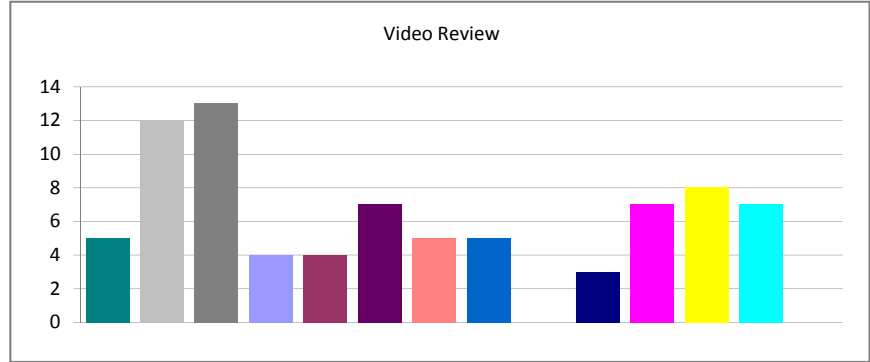

Video Review - (07/20/2010 06:29:12) All Reports - In The Last 90 Days - All Shifts - All Authors

Created	Total	Percent
Week 16 of 2010	5	6.25%
Week 17 of 2010	12	15.00%
Week 18 of 2010	13	16.25%
Week 19 of 2010	4	5.00%
Week 20 of 2010	4	5.00%
Week 21 of 2010	7	8.75%
Week 22 of 2010	5	6.25%
Week 23 of 2010	5	6.25%
Week 24 of 2010	0	0.00%
Week 25 of 2010	3	3.75%
Week 26 of 2010	7	8.75%
Week 27 of 2010	8	10.00%
Week 28 of 2010	7	8.75%
Week 29 of 2010	0	0.00%
Total:	80	100.00%