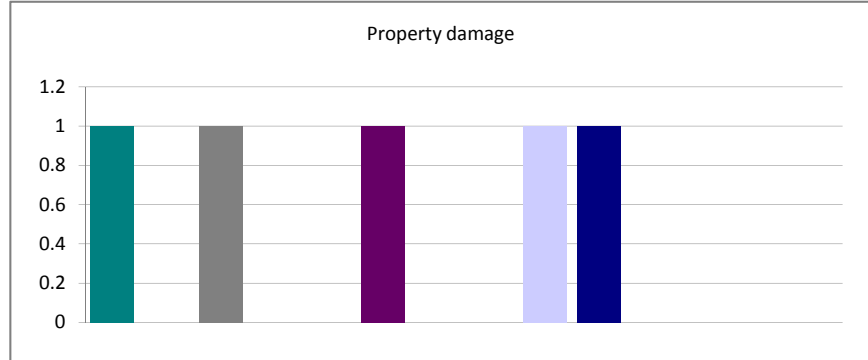

Property damage - (07/20/2010 06:29:12) All Reports - In The Last 90 Days - All Shifts - All Authors

Created	Total	Percent
Week 16 of 2010	1	20.00%
Week 17 of 2010	0	0.00%
Week 18 of 2010	1	20.00%
Week 19 of 2010	0	0.00%
Week 20 of 2010	0	0.00%
Week 21 of 2010	1	20.00%
Week 22 of 2010	0	0.00%
Week 23 of 2010	0	0.00%
Week 24 of 2010	1	20.00%
Week 25 of 2010	1	20.00%
Week 26 of 2010	0	0.00%
Week 27 of 2010	0	0.00%
Week 28 of 2010	0	0.00%
Week 29 of 2010	0	0.00%
Total: 5	5	100.00%