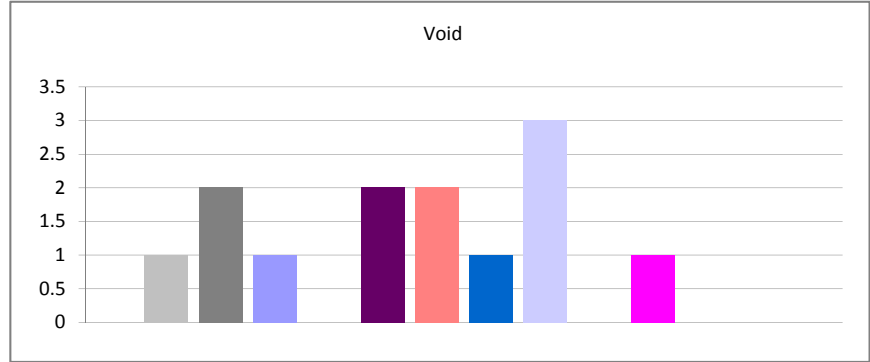

Void - (07/20/2010 06:29:12) All Reports - In The Last 90 Days - All Shifts - All Authors

Created	Total	Percent
Week 16 of 2010	0	0.00%
Week 17 of 2010	1	7.69%
Week 18 of 2010	2	15.38%
Week 19 of 2010	1	7.69%
Week 20 of 2010	0	0.00%
Week 21 of 2010	2	15.38%
Week 22 of 2010	2	15.38%
Week 23 of 2010	1	7.69%
Week 24 of 2010	3	23.08%
Week 25 of 2010	0	0.00%
Week 26 of 2010	1	7.69%
Week 27 of 2010	0	0.00%
Week 28 of 2010	0	0.00%
Week 29 of 2010	0	0.00%
Total:	13	100.00%