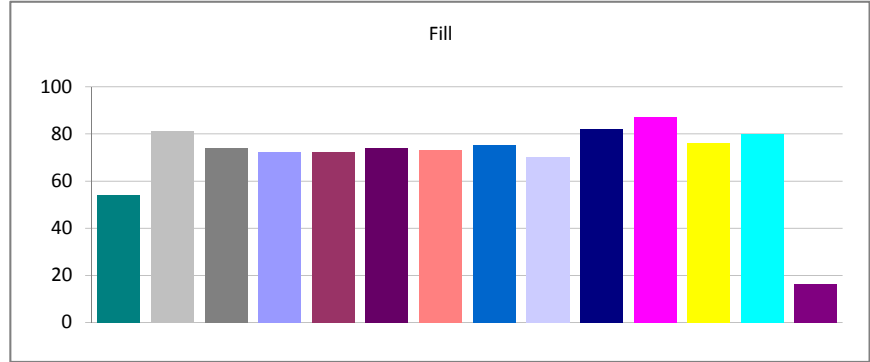

Fill - (07/20/2010 06:29:12) All Reports - In The Last 90 Days - All Shifts - All Authors

Created	Total	Percent
Week 16 of 2010	54	5.48%
Week 17 of 2010	81	8.22%
Week 18 of 2010	74	7.51%
Week 19 of 2010	72	7.30%
Week 20 of 2010	72	7.30%
Week 21 of 2010	74	7.51%
Week 22 of 2010	73	7.40%
Week 23 of 2010	75	7.61%
Week 24 of 2010	70	7.10%
Week 25 of 2010	82	8.32%
Week 26 of 2010	87	8.82%
Week 27 of 2010	76	7.71%
Week 28 of 2010	80	8.11%
Week 29 of 2010	16	1.62%
Total:	986	100.00%