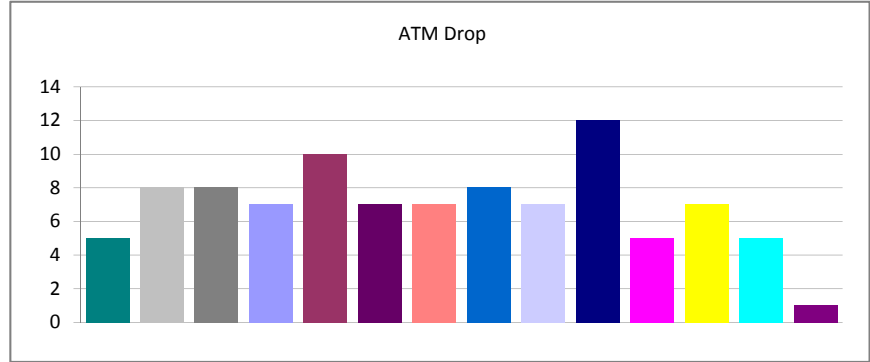

ATM Drop - (07/20/2010 06:29:12) All Reports - In The Last 90 Days - All Shifts - All Authors

Created	Total	Percent
Week 16 of 2010	5	5.15%
Week 17 of 2010	8	8.25%
Week 18 of 2010	8	8.25%
Week 19 of 2010	7	7.22%
Week 20 of 2010	10	10.31%
Week 21 of 2010	7	7.22%
Week 22 of 2010	7	7.22%
Week 23 of 2010	8	8.25%
Week 24 of 2010	7	7.22%
Week 25 of 2010	12	12.37%
Week 26 of 2010	5	5.15%
Week 27 of 2010	7	7.22%
Week 28 of 2010	5	5.15%
Week 29 of 2010	1	1.03%
Total:	97	100.00%