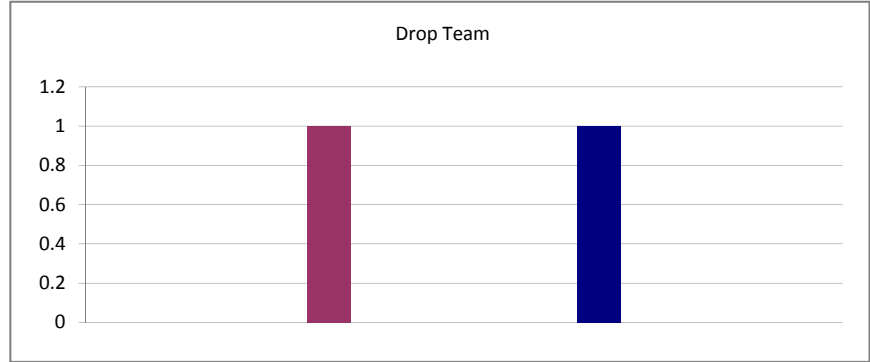

Drop Team - (07/20/2010 06:29:12) All Reports - In The Last 90 Days - All Shifts - All Authors

Created	Total	Percent
Week 16 of 2010	0	0.00%
Week 17 of 2010	0	0.00%
Week 18 of 2010	0	0.00%
Week 19 of 2010	0	0.00%
■ Week 20 of 2010	1	50.00%
Week 21 of 2010	0	0.00%
Week 22 of 2010	0	0.00%
Week 23 of 2010	0	0.00%
Week 24 of 2010	0	0.00%
■ Week 25 of 2010	1	50.00%
Week 26 of 2010	0	0.00%
Week 27 of 2010	0	0.00%
Week 28 of 2010	0	0.00%
Week 29 of 2010	0	0.00%
Total: 2	2	100.00%