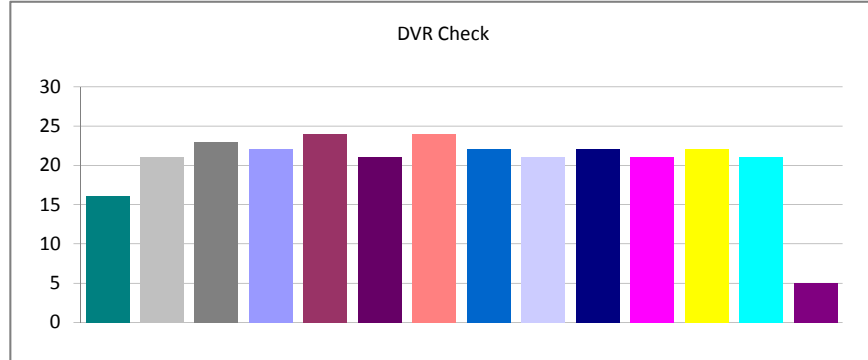

DVR Check - (07/20/2010 06:29:12) All Reports - In The Last 90 Days - All Shifts - All Authors

Created	Total	Percent
Week 16 of 2010	16	5.61%
Week 17 of 2010	21	7.37%
Week 18 of 2010	23	8.07%
Week 19 of 2010	22	7.72%
Week 20 of 2010	24	8.42%
Week 21 of 2010	21	7.37%
Week 22 of 2010	24	8.42%
Week 23 of 2010	22	7.72%
Week 24 of 2010	21	7.37%
Week 25 of 2010	22	7.72%
Week 26 of 2010	21	7.37%
Week 27 of 2010	22	7.72%
Week 28 of 2010	21	7.37%
Week 29 of 2010	5	1.75%
Total:	285	100.00%