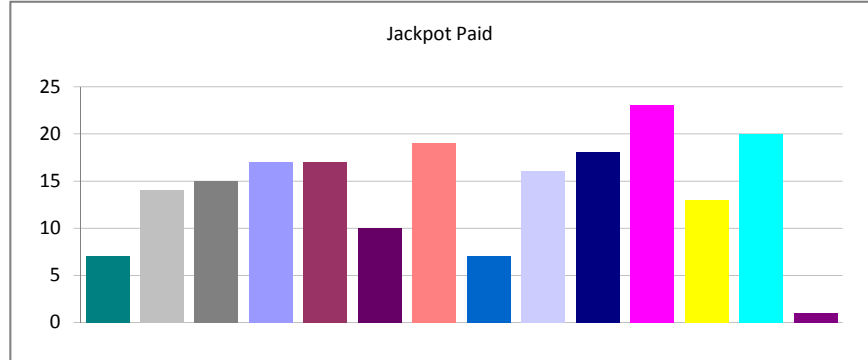

Jackpot Paid - (07/20/2010 06:29:12) All Reports - In The Last 90 Days - All Shifts - All Authors

Created	Total	Percent
Week 16 of 2010	7	3.55%
Week 17 of 2010	14	7.11%
Week 18 of 2010	15	7.61%
Week 19 of 2010	17	8.63%
Week 20 of 2010	17	8.63%
Week 21 of 2010	10	5.08%
Week 22 of 2010	19	9.64%
Week 23 of 2010	7	3.55%
Week 24 of 2010	16	8.12%
Week 25 of 2010	18	9.14%
Week 26 of 2010	23	11.68%
Week 27 of 2010	13	6.60%
Week 28 of 2010	20	10.15%
Week 29 of 2010	1	0.51%
Total:	197	100.00%