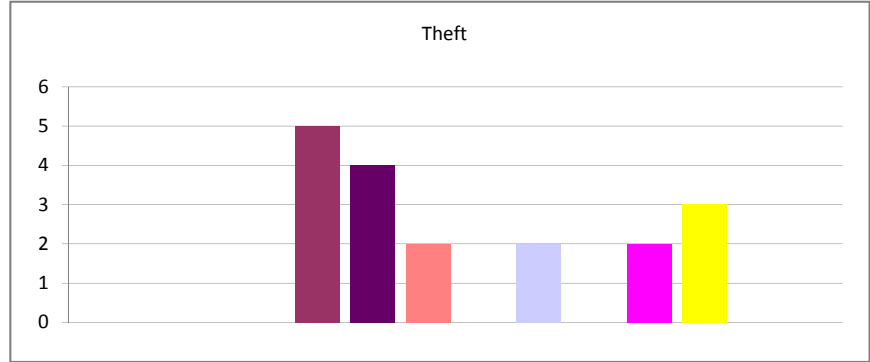

Theft - (07/20/2010 06:29:12) All Reports - In The Last 90 Days - All Shifts - All Authors

Created	Total	Percent
Week 16 of 2010	0	0.00%
Week 17 of 2010	0	0.00%
Week 18 of 2010	0	0.00%
Week 19 of 2010	0	0.00%
Week 20 of 2010	5	27.78%
Week 21 of 2010	4	22.22%
Week 22 of 2010	2	11.11%
Week 23 of 2010	0	0.00%
Week 24 of 2010	2	11.11%
Week 25 of 2010	0	0.00%
Week 26 of 2010	2	11.11%
Week 27 of 2010	3	16.67%
Week 28 of 2010	0	0.00%
Week 29 of 2010	0	0.00%
Total: 18		100.00%