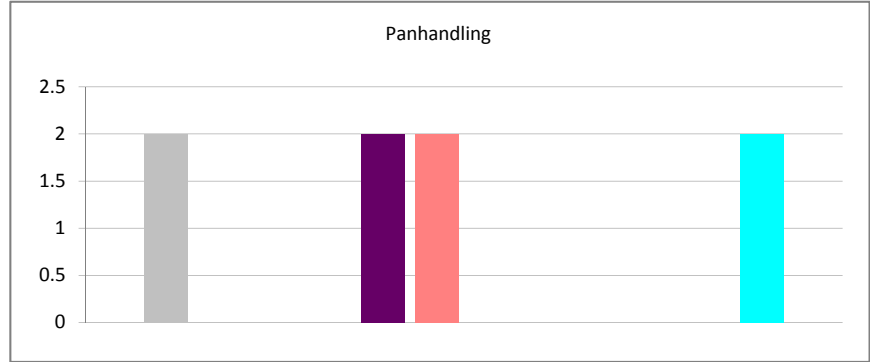

Panhandling - (07/20/2010 06:29:12) All Reports - In The Last 90 Days - All Shifts - All Authors

Created	Total	Percent
Week 16 of 2010	0	0.00%
Week 17 of 2010	2	25.00%
Week 18 of 2010	0	0.00%
Week 19 of 2010	0	0.00%
Week 20 of 2010	0	0.00%
Week 21 of 2010	2	25.00%
Week 22 of 2010	2	25.00%
Week 23 of 2010	0	0.00%
Week 24 of 2010	0	0.00%
Week 25 of 2010	0	0.00%
Week 26 of 2010	0	0.00%
Week 27 of 2010	0	0.00%
Week 28 of 2010	2	25.00%
Week 29 of 2010	0	0.00%
Total: 8	8	100.00%