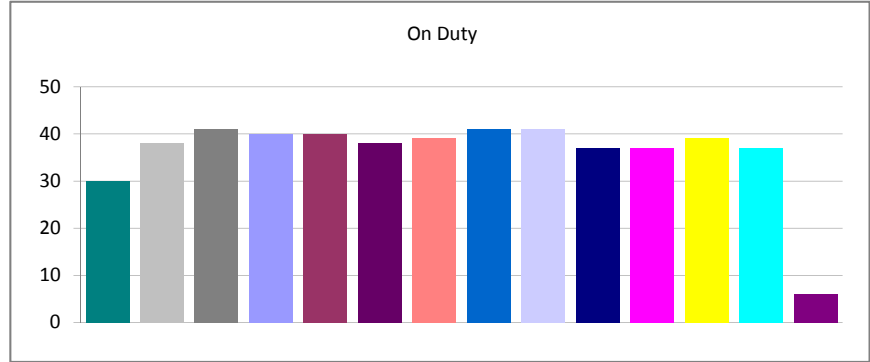

On Duty - (07/20/2010 06:29:12) All Reports - In The Last 90 Days - All Shifts - All Authors

Created	Total	Percent
Week 16 of 2010	30	5.95%
Week 17 of 2010	38	7.54%
Week 18 of 2010	41	8.13%
Week 19 of 2010	40	7.94%
Week 20 of 2010	40	7.94%
Week 21 of 2010	38	7.54%
Week 22 of 2010	39	7.74%
Week 23 of 2010	41	8.13%
Week 24 of 2010	41	8.13%
Week 25 of 2010	37	7.34%
Week 26 of 2010	37	7.34%
Week 27 of 2010	39	7.74%
Week 28 of 2010	37	7.34%
Week 29 of 2010	6	1.19%
Total:	504	100.00%