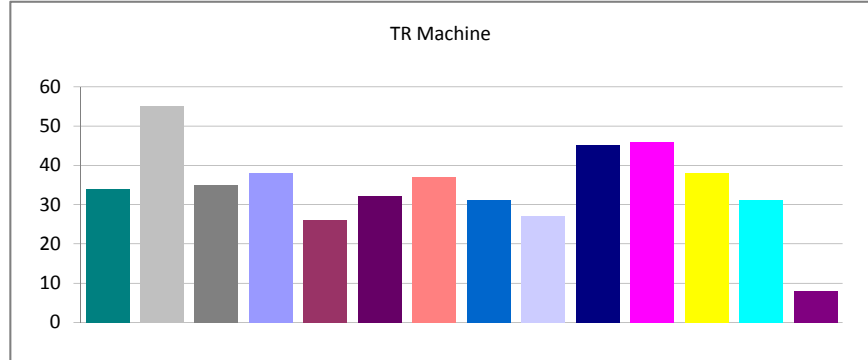

TR Machine - (07/20/2010 06:29:12) All Reports - In The Last 90 Days - All Shifts - All Authors

Created	Total	Percent
Week 16 of 2010	34	7.04%
Week 17 of 2010	55	11.39%
Week 18 of 2010	35	7.25%
Week 19 of 2010	38	7.87%
Week 20 of 2010	26	5.38%
Week 21 of 2010	32	6.63%
Week 22 of 2010	37	7.66%
Week 23 of 2010	31	6.42%
Week 24 of 2010	27	5.59%
Week 25 of 2010	45	9.32%
Week 26 of 2010	46	9.52%
Week 27 of 2010	38	7.87%
Week 28 of 2010	31	6.42%
Week 29 of 2010	8	1.66%
Total:	483	100.00%