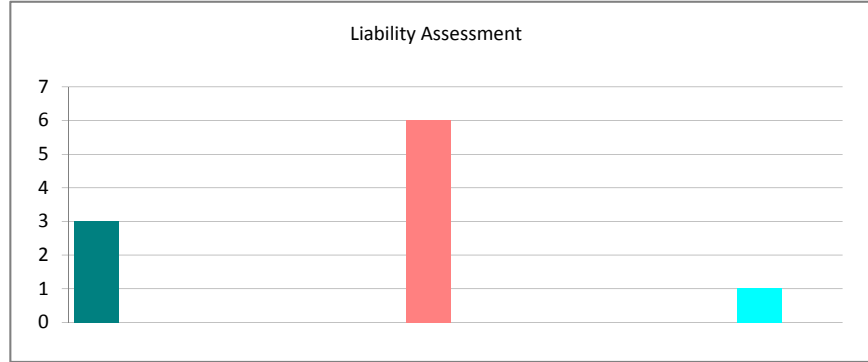

Liability Assessment - (07/20/2010 06:29:12) All Reports - In The Last 90 Days - All Shifts - All Authors

Created	Total	Percent
Week 16 of 2010	3	30.00%
Week 17 of 2010	0	0.00%
Week 18 of 2010	0	0.00%
Week 19 of 2010	0	0.00%
Week 20 of 2010	0	0.00%
Week 21 of 2010	0	0.00%
Week 22 of 2010	6	60.00%
Week 23 of 2010	0	0.00%
Week 24 of 2010	0	0.00%
Week 25 of 2010	0	0.00%
Week 26 of 2010	0	0.00%
Week 27 of 2010	0	0.00%
Week 28 of 2010	1	10.00%
Week 29 of 2010	0	0.00%
Total: 10	10	100.00%