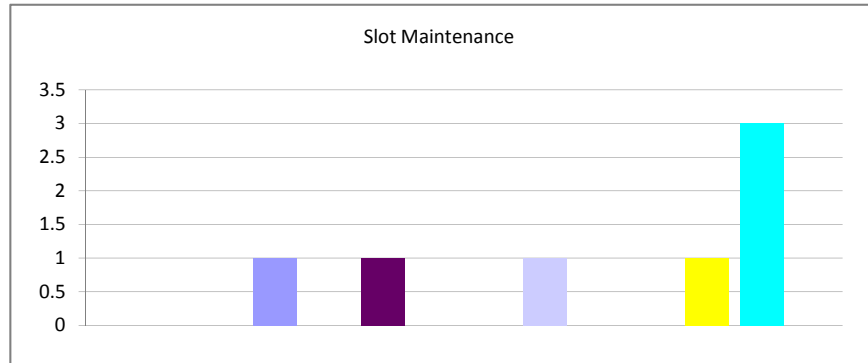

Slot Maintenance - (07/20/2010 06:29:12) All Reports - In The Last 90 Days - All Shifts - All Authors

Created	Total	Percent
Week 16 of 2010	0	0.00%
Week 17 of 2010	0	0.00%
Week 18 of 2010	0	0.00%
Week 19 of 2010	1	14.29%
Week 20 of 2010	0	0.00%
Week 21 of 2010	1	14.29%
Week 22 of 2010	0	0.00%
Week 23 of 2010	0	0.00%
Week 24 of 2010	1	14.29%
Week 25 of 2010	0	0.00%
Week 26 of 2010	0	0.00%
Week 27 of 2010	1	14.29%
Week 28 of 2010	3	42.86%
Week 29 of 2010	0	0.00%
Total: 7	7	100.00%