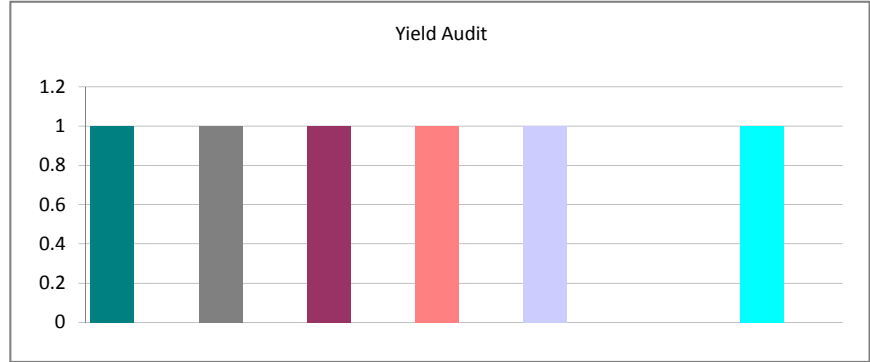

Yield Audit - (07/20/2010 06:29:12) All Reports - In The Last 90 Days - All Shifts - All Authors

Created	Total	Percent
Week 16 of 2010	1	16.67%
Week 17 of 2010	0	0.00%
Week 18 of 2010	1	16.67%
Week 19 of 2010	0	0.00%
Week 20 of 2010	1	16.67%
Week 21 of 2010	0	0.00%
Week 22 of 2010	1	16.67%
Week 23 of 2010	0	0.00%
Week 24 of 2010	1	16.67%
Week 25 of 2010	0	0.00%
Week 26 of 2010	0	0.00%
Week 27 of 2010	0	0.00%
Week 28 of 2010	1	16.67%
Week 29 of 2010	0	0.00%
Total:	6	100.00%