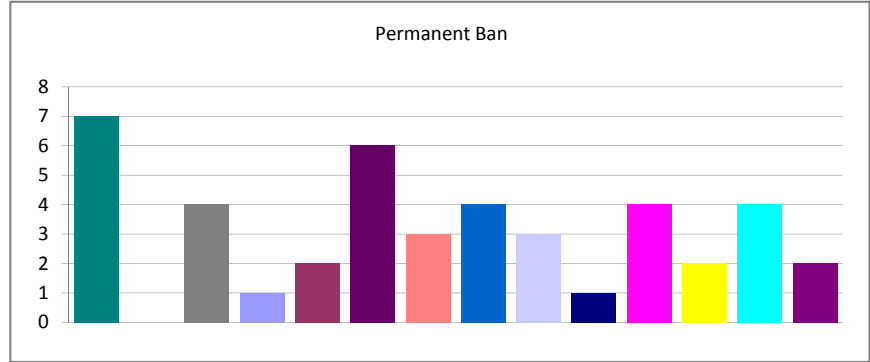

Permanent Ban - (07/20/2010 06:29:12) All Reports - In The Last 90 Days - All Shifts - All Authors

Created	Total	Percent
Week 16 of 2010	7	16.28%
Week 17 of 2010	0	0.00%
Week 18 of 2010	4	9.30%
Week 19 of 2010	1	2.33%
Week 20 of 2010	2	4.65%
Week 21 of 2010	6	13.95%
Week 22 of 2010	3	6.98%
Week 23 of 2010	4	9.30%
Week 24 of 2010	3	6.98%
Week 25 of 2010	1	2.33%
Week 26 of 2010	4	9.30%
Week 27 of 2010	2	4.65%
Week 28 of 2010	4	9.30%
Week 29 of 2010	2	4.65%
Total: 43		100.00%