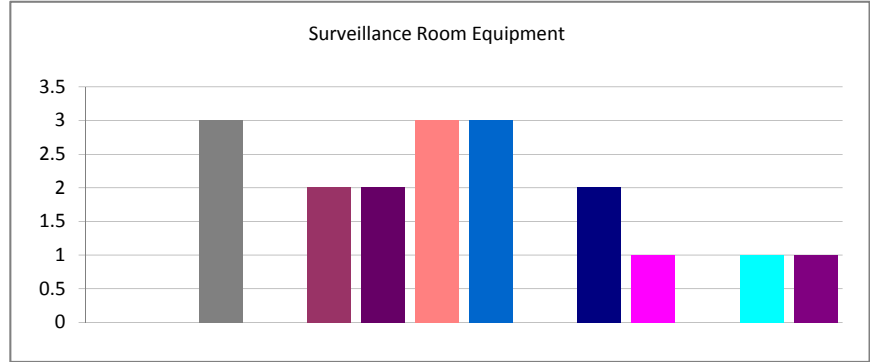

Surveillance Room Equipment - (07/20/2010 06:29:12) All Reports - In The Last 90 Days - All Shifts - All Authors

Created	Total	Percent
Week 16 of 2010	0	0.00%
Week 17 of 2010	0	0.00%
Week 18 of 2010	3	16.67%
Week 19 of 2010	0	0.00%
Week 20 of 2010	2	11.11%
Week 21 of 2010	2	11.11%
Week 22 of 2010	3	16.67%
Week 23 of 2010	3	16.67%
Week 24 of 2010	0	0.00%
Week 25 of 2010	2	11.11%
Week 26 of 2010	1	5.56%
Week 27 of 2010	0	0.00%
Week 28 of 2010	1	5.56%
Week 29 of 2010	1	5.56%
Total: 18	18	100.00%