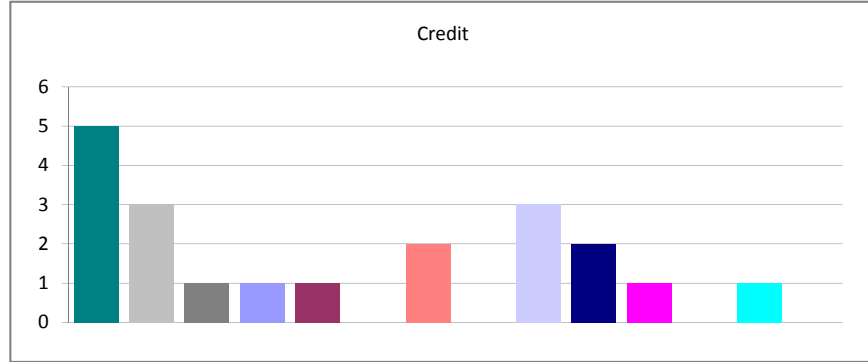

Credit - (07/20/2010 06:29:12) All Reports - In The Last 90 Days - All Shifts - All Authors

Created	Total	Percent
Week 16 of 2010	5	25.00%
Week 17 of 2010	3	15.00%
Week 18 of 2010	1	5.00%
Week 19 of 2010	1	5.00%
Week 20 of 2010	1	5.00%
Week 21 of 2010	0	0.00%
Week 22 of 2010	2	10.00%
Week 23 of 2010	0	0.00%
Week 24 of 2010	3	15.00%
Week 25 of 2010	2	10.00%
Week 26 of 2010	1	5.00%
Week 27 of 2010	0	0.00%
Week 28 of 2010	1	5.00%
Week 29 of 2010	0	0.00%
Total:	20	100.00%