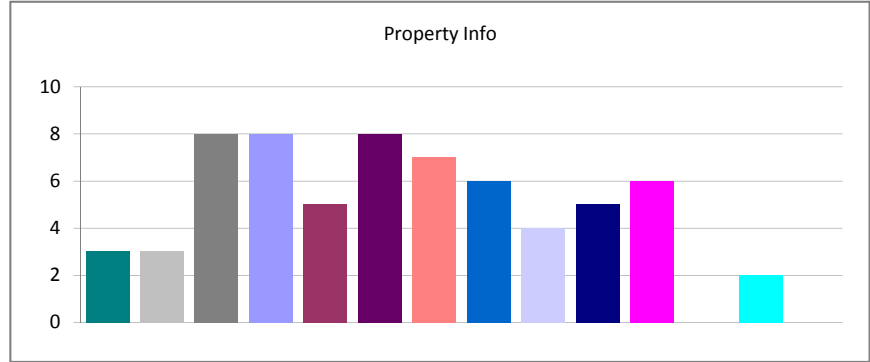

Property Info - (07/20/2010 06:29:12) All Reports - In The Last 90 Days - All Shifts - All Authors

Created	Total	Percent
Week 16 of 2010	3	4.62%
Week 17 of 2010	3	4.62%
Week 18 of 2010	8	12.31%
Week 19 of 2010	8	12.31%
Week 20 of 2010	5	7.69%
Week 21 of 2010	8	12.31%
Week 22 of 2010	7	10.77%
Week 23 of 2010	6	9.23%
Week 24 of 2010	4	6.15%
Week 25 of 2010	5	7.69%
Week 26 of 2010	6	9.23%
Week 27 of 2010	0	0.00%
Week 28 of 2010	2	3.08%
Week 29 of 2010	0	0.00%
Total:	65	100.00%