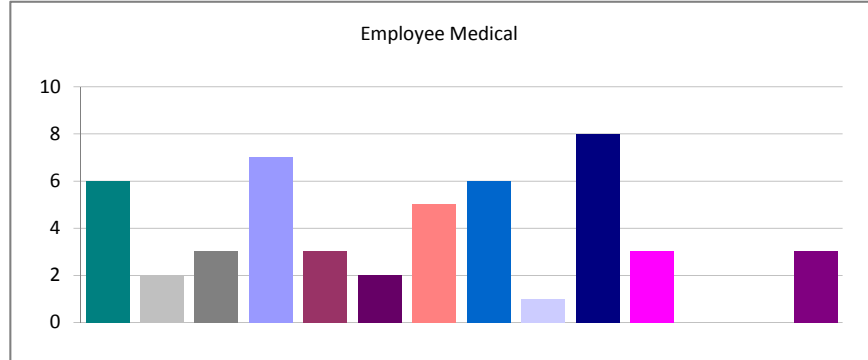

Employee Medical - (07/20/2010 06:29:12) All Reports - In The Last 90 Days - All Shifts - All Authors

Created	Total	Percent
Week 16 of 2010	6	12.24%
Week 17 of 2010	2	4.08%
Week 18 of 2010	3	6.12%
Week 19 of 2010	7	14.29%
Week 20 of 2010	3	6.12%
Week 21 of 2010	2	4.08%
Week 22 of 2010	5	10.20%
Week 23 of 2010	6	12.24%
Week 24 of 2010	1	2.04%
Week 25 of 2010	8	16.33%
Week 26 of 2010	3	6.12%
Week 27 of 2010	0	0.00%
Week 28 of 2010	0	0.00%
Week 29 of 2010	3	6.12%
Total:	49	100.00%