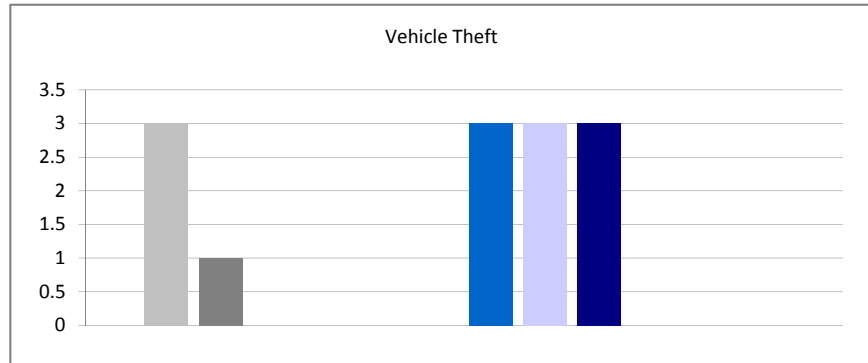

Vehicle Theft - (07/20/2010 06:29:12) All Reports - In The Last 90 Days - All Shifts - All Authors

Created	Total	Percent
Week 16 of 2010	0	0.00%
Week 17 of 2010	3	23.08%
Week 18 of 2010	1	7.69%
Week 19 of 2010	0	0.00%
Week 20 of 2010	0	0.00%
Week 21 of 2010	0	0.00%
Week 22 of 2010	0	0.00%
Week 23 of 2010	3	23.08%
Week 24 of 2010	3	23.08%
Week 25 of 2010	3	23.08%
Week 26 of 2010	0	0.00%
Week 27 of 2010	0	0.00%
Week 28 of 2010	0	0.00%
Week 29 of 2010	0	0.00%
Total:	13	100.00%