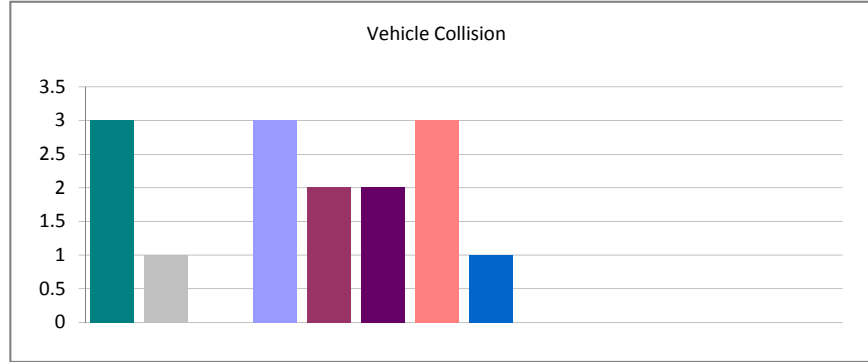

Vehicle Collision - (07/20/2010 06:29:12) All Reports - In The Last 90 Days - All Shifts - All Authors

Created	Total	Percent
Week 16 of 2010	3	20.00%
Week 17 of 2010	1	6.67%
Week 18 of 2010	0	0.00%
Week 19 of 2010	3	20.00%
Week 20 of 2010	2	13.33%
Week 21 of 2010	2	13.33%
Week 22 of 2010	3	20.00%
Week 23 of 2010	1	6.67%
Week 24 of 2010	0	0.00%
Week 25 of 2010	0	0.00%
Week 26 of 2010	0	0.00%
Week 27 of 2010	0	0.00%
Week 28 of 2010	0	0.00%
Week 29 of 2010	0	0.00%
Total: 15	15	100.00%