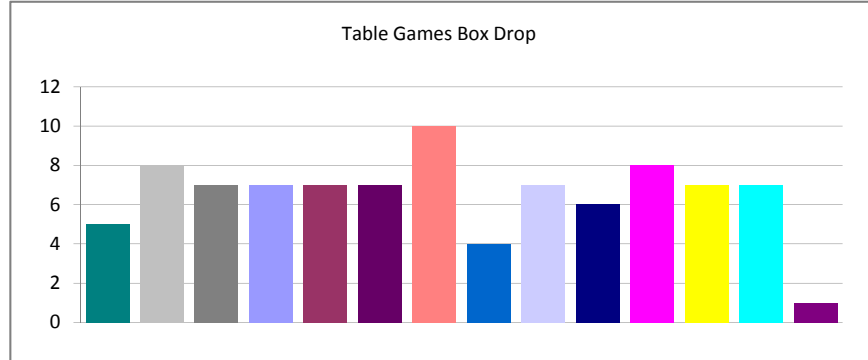

Table Games Box Drop - (07/20/2010 06:29:12) All Reports - In The Last 90 Days - All Shifts - All Authors

Created	Total	Percent
Week 16 of 2010	5	5.49%
Week 17 of 2010	8	8.79%
Week 18 of 2010	7	7.69%
Week 19 of 2010	7	7.69%
Week 20 of 2010	7	7.69%
Week 21 of 2010	7	7.69%
Week 22 of 2010	10	10.99%
Week 23 of 2010	4	4.40%
Week 24 of 2010	7	7.69%
Week 25 of 2010	6	6.59%
Week 26 of 2010	8	8.79%
Week 27 of 2010	7	7.69%
Week 28 of 2010	7	7.69%
Week 29 of 2010	1	1.10%
Total:	91	100.00%